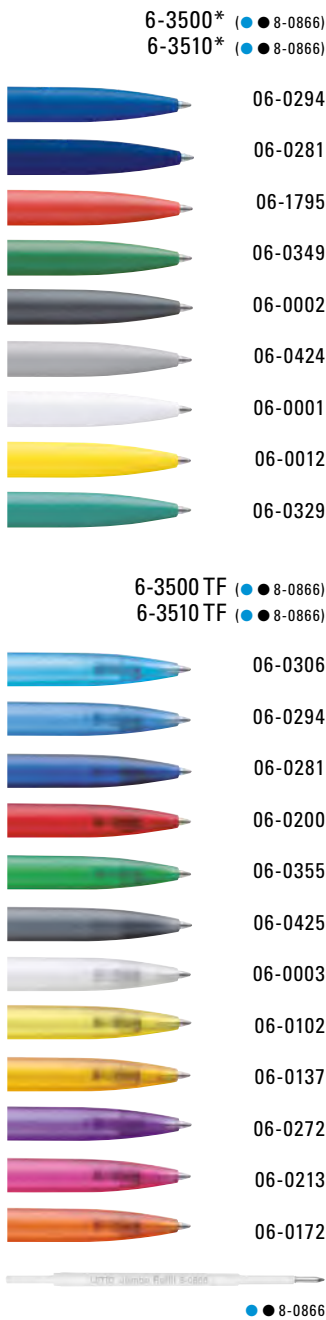

6-3100: Retractable ballpoint pen with mobile push-button on nickel-plated metal spring. Nickel-plated metal clip and heavy metal tip.

Price/piece 6-2860 G	0.79 €
Price/piece 6-2861 G	0.79 €
Price/piece 6-3000	1.29 €
Price/piece 6-3100	1.58 €
Minimum quantity	1,000 pieces
Advertising code	barrel S ○