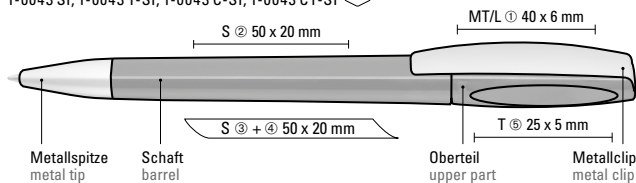

umaBlackForest Pens

1-0043 SI, 1-0043 T-SI, 1-0043 C-SI, 1-0043 CT-SI ◊