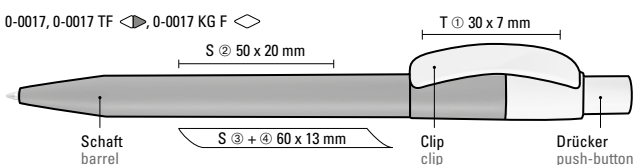

● 8-0866

0-0017, 0-0017 TF ◀, 0-0017 KG F ◇