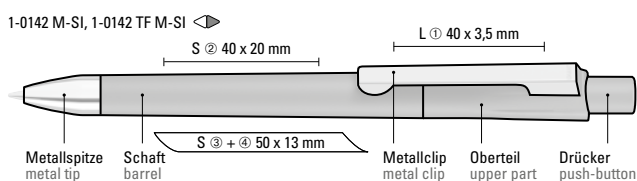

umaBlackForest Pens

Die schönste Verbindung von Design und Fertigung. Geschmackvoll design in Deutschland. Präzise gefertigt in der Schweiz. Exklusiv zusammengefügt und veredelt im Schwarzwald.

The most beautiful combination of design and manufacturing. Elegant designed in Germany. Precisely manufactured in Switzerland. Exclusively assembled and refined in the Black Forest.

Mix n' Match: Alle Teile können farblich frei kombiniert werden.

1-0142 M-SI: Druckkugelschreiber mit gedeckt matten Gehäuse. Schwerer Metallspitze und Metallclip glanzverchromt.

1-0142 TF M-SI: Druckkugelschreiber mit transparent gefrosteten Gehäuse. Schwere Metallspitze und Metallclip glanzverchromt.

Preis/Stück 1-0142 M-SI 1,13 €
Preis/Stück 1-0142 TF M-SI 1,13 €
Mindestbestellmenge 1.000 Stück
Werbeschlüssel Schaft S ○, Clip L

Mix n' Match: All parts can be colour-combined freely.

1-0142 M-SI: Retractable ballpoint pen with opaque matt housing. Heavy metal tip and metal clip chrome plated.

1-0142 TF M-SI: Retractable ballpoint pen with transparent frosted housing. Heavy metal tip and metal clip chrome plated.

Price/piece 1-0142 M-SI 1.13 €
Price/piece 1-0142 TF M-SI 1.13 €
Minimum quantity 1,000 pieces
Advertising code barrel S ○, clip L