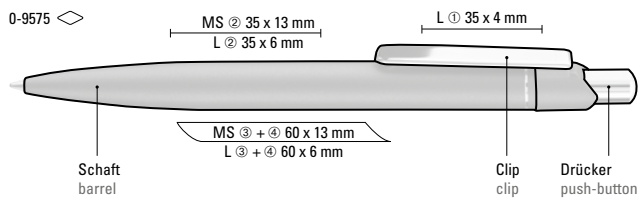

0-9575: Metall-Druckkugelschreiber mit matt lackiertem Aluminiumschaft. Metallclip und Drücker silber glanzverchromt.

Preis/Stück 0-9575 1,16 €
Mindestbestellmenge 300 Stück
Werbeschlüssel Schaft MS/L, Clip L

0-9575: Metal retractable ballpoint pen with matt lacquered aluminium housing. Metal clip and push-button chrome plated.

Price/piece 0-9575 1.16 €
Minimum quantity 300 pieces
Advertising code barrel MS/L, clip L