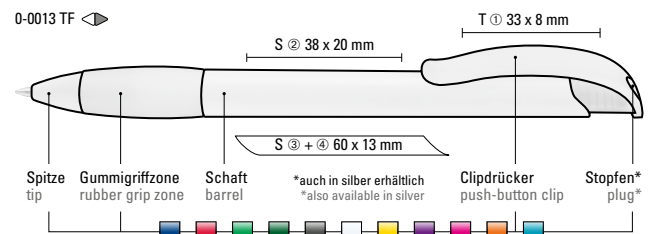

* nicht in weiß erhältlich
* not available in white
** silber metallic
** silver metallic