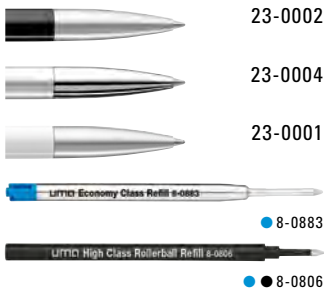

0-8340 (● 8-0883)
0-8342 R (● 8-0806)

0-8340 TO (● 8-0883)