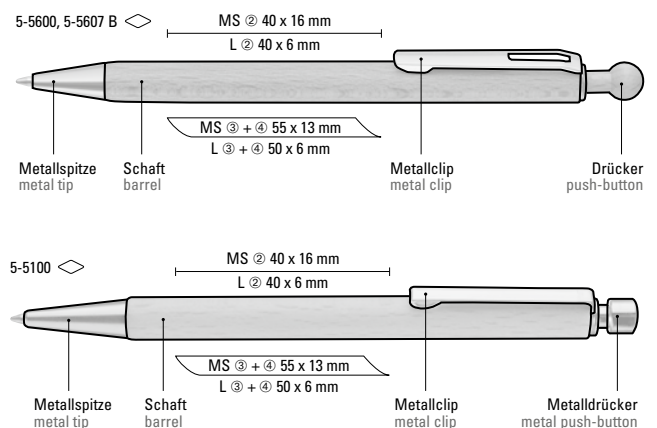

5-5607 B: Holz-Druckbleistift (0,7mm) mit Holz-Kugeldrucker, Metallclip und Metallspitze silber glänzend. Schaft und Drucker aus schutzlackiertem PEFC-zertifiziertem Buchenholz.

5-5100: Holz-Druckkugelschreiber mit Metalldrucker, Metallclip und Metallspitze silber glänzend. Schaft aus schutzlackiertem PEFC-zertifiziertem Buchenholz.

Preis/Stück 5-5600	2,04 €
Preis/Stück 5-5607 B	2,46 €
Preis/Stück 5-5100	2,99 €
Mindestbestellmenge	300 Stück
Werbeschlüssel	Schaft MS/L

5-5600: Wooden retractable ballpoint pen with wooden ball-button, metal clip and metal tip silver glossy. Barrel and push-button made from PEFC certified beechwood with protective varnish coating.

5-5607 B: Wooden mechanical pencil (0.7mm) with wooden ball-button, metal clip and metal tip silver glossy. Barrel and push-button made from PEFC certified beechwood with protective varnish coating.

5-5100: Wooden retractable ballpoint pen with metal push-button, metal clip and metal tip silver glossy. Barrel made from PEFC certified beechwood with protective varnish coating.

Price/piece 5-5600	2.04 €
Price/piece 5-5607	2.46 €
Price/piece 5-5100	2.99 €
Minimum quantity	300 pieces
Advertising code	barrel MS/L

Klimaneutral
Schreibgerät
ClimatePartner.com/13223-1907-1003