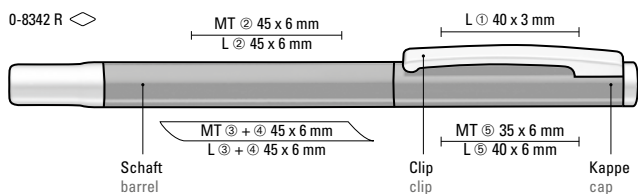

0-8340: Metall-Drehkugelschreiber mit gefedertem Clip. Oberfläche in silber matt mit glänzenden Beschlagteilen oder schwarz bzw. weiß glänzend mit matten Beschlägen.

0-8342 R: Metall-Rollerball mit gefedertem Clip. Oberfläche in silber matt mit glänzenden Beschlagteilen oder schwarz bzw. weiß glänzend mit matten Beschlägen.

0-8340 TO: Metall-Drehkugelschreiber mit gefedertem Clip. Oberfläche in silber matt mit glänzenden Beschlagteilen. Touchfunktion im Oberteil.

0-8340: Metal twist ballpoint pen with spring-mounted clip. Surface in matt silver and glossy chrome fittings, glossy black or white with matt fittings.

0-8342 R: Metal rollerball with spring-mounted clip. Surface in matt silver and glossy chrome fittings, matt black or glossy white with matt fittings.

0-8340 TO: Metal twist ballpoint pen with spring-mounted clip. Surface in matt silver, glossy chrome fittings. Black rubber ball with integrated touch screen control.

Preis/Stück 0-8340 2,15 €
Preis/Stück 0-8340 TO 2,58 €
Mindestbestellmenge 300 Stück
Werbeschlüssel Schaft MS/L, Clip L, Oberteil MT/L
Preis/Stück 0-8342 R 2,86 €
Mindestbestellmenge 300 Stück
Werbeschlüssel Schaft MT/L, Clip L, Kappe MT/L

Price/piece 0-8340 2.15 €
Price/piece 0-8340 TO 2.58 €
Minimum quantity 300 pieces
Advertising code barrel MS/L, clip L, upper part MT/L
Price/piece 0-8342 R 2.86 €
Minimum quantity 300 pieces
Advertising code barrel MT/L, clip L, cap MT/L