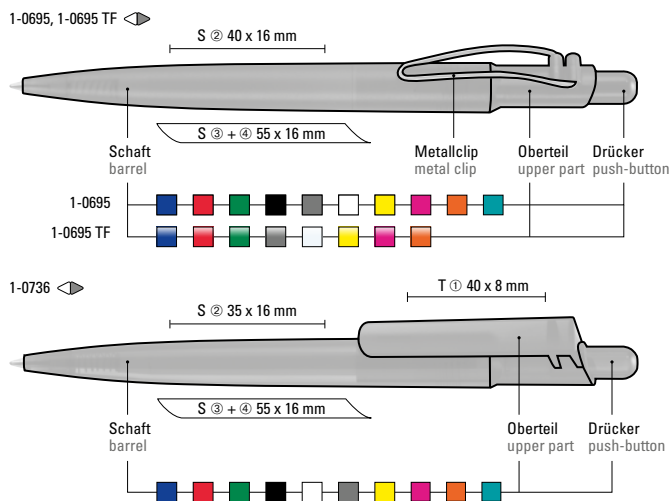

Price/piece 1-0735 0.51 €

Price/piece 1-0765 T 0.65 €

Minimum quantity 1,000 pieces

Advertising code barrel S ○, clip S

Price/piece 1-0690 1.19 €

Minimum quantity 1,000 pieces

Advertising code barrel S ○

Recyclete
Variante
VITAN RECY
Seite/page 55