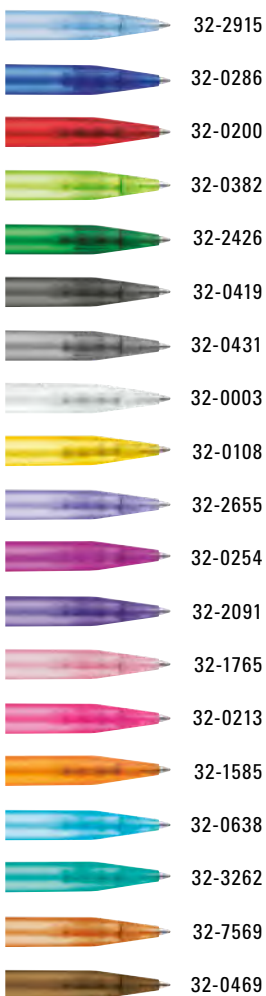

0-0017 TF (● 8-0866)