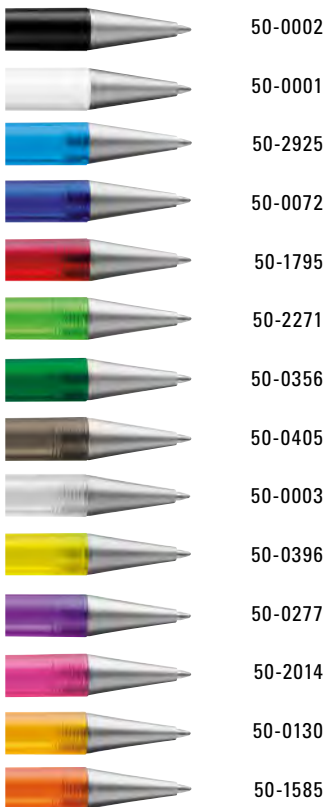

0-8600 (● 8-0856)
0-8607 B (0,7 mm)