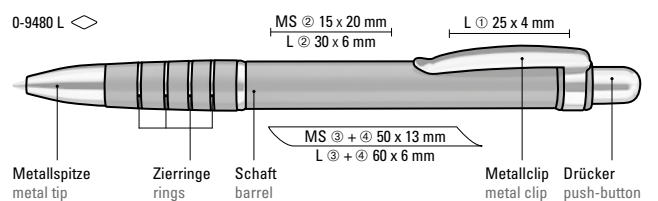

ARGON
0-9400

ARGUS L
0-9480 L

Farb-Code/Minen
Colour code/Refills

0-9400 (● 8-0883)

20-0002

20-0286

20-0186

20-0341

20-0430

20-0136

20-0266

20-0227

LIFTIC Economy Class Refill 0-0883

● 8-0883

0-9480 L (● 8-0883)

20-0002

20-2747

20-0187

20-3435

20-0004

LIFTIC Economy Class Refill 0-0883

● 8-0883

0-9400: Metall-Druckkugelschreiber mit Aluminiumschaft, Metallclip und farbiger Gummigriffzone.

0-9480 L: Metall-Druckkugelschreiber mit lackiertem Aluminiumschaft, Metallclip und Griffzone mit Ringdesign glanzverchromt.

Preis/Stück 0-9400 1,13 €
Preis/Stück 0-9480 L 1,19 €
Mindestbestellmenge 300 Stück
Werbeschlüssel Schaft MS/L, Clip L

0-9400: Metal retractable ballpoint pen with aluminium housing, metal clip and coloured rubber grip zone.

0-9480 L: Metal retractable ballpoint pen with lacquered aluminium housing, metal clip and ring-design grip zone chrome plated.

Price/piece 0-9400 1.13 €
Price/piece 0-9480 L 1.19 €
Minimum quantity 300 pieces
Advertising code barrel MS/L, clip L

0-9400 ◊

0-9480 L ◊