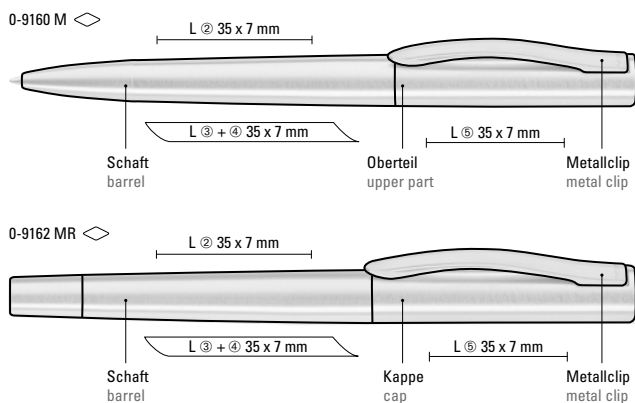

FSC®-zertifizierte Variante

TITAN WOOD

Seite / page 73