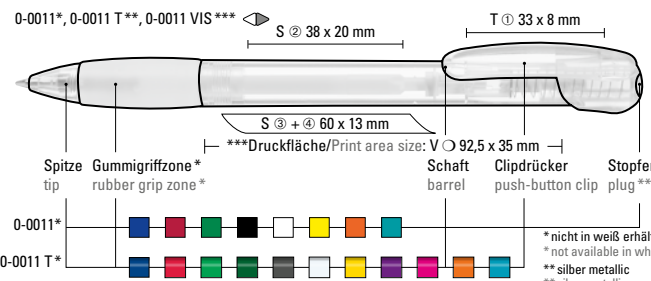

* nicht in weiß erhältlich
* not available in white
** silber metallic
** silver metallic