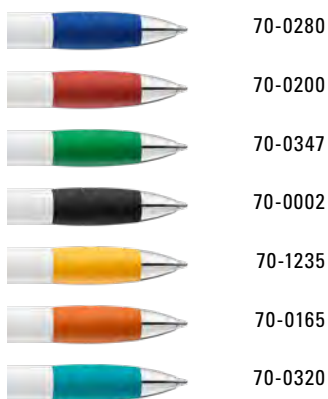

0-0112 SI (● 8-0877)

70-0280
70-0200
70-0347
70-0002
70-1235
70-0165
70-0320

● 8-0877