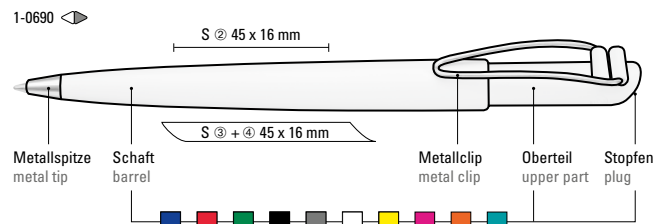

Price/piece 1-0735 0.51 €

Price/piece 1-0765 T 0.65 €

Minimum quantity 1,000 pieces

Advertising code barrel S ○, clip S

Price/piece 1-0690 1.19 €

Minimum quantity 1,000 pieces

Advertising code barrel S ○

Recyclete
Variante
VITAN RECY
Seite/page 55