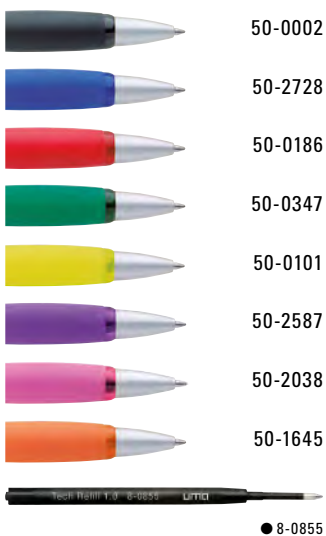

0-9415 (● 8-0855)