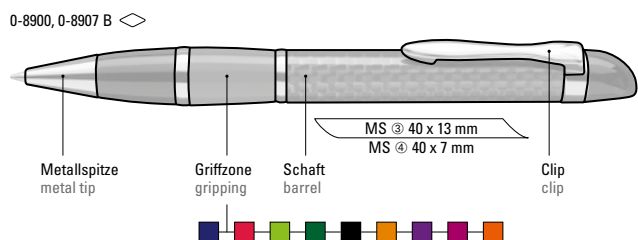

0-8940 C: Carbonfaser Metalldrehkugelschreiber mit zwei eingelassenen silbernen Ringen und Kappe in schwarz. Metallbeschlagteile glanzverchromt.

0-8900: Edler Carbonfaser Metalldrehkugelschreiber mit farbiger Griffzone, flexiblem Metallclip, Metallzierring und Metallspitze glanzverchromt.

0-8907 B: Edler Carbonfaser Metalldrehbleistift (0,7mm) mit farbiger Griffzone, flexiblem Metallclip, Metallzierring und Metallspitze glanzverchromt.

0-8940: Carbon fibre metal twist ballpoint pen with two recessed silver rings and cap in black. Metal fittings chrome plated.

0-8900: Carbon fibre metal twist ballpoint pen with coloured grip zone, flexible metal clip, metal ring and metal tip chrome plated.

0-8907 B: Carbon fibre metal twist pencil (0.7mm) with coloured grip zone, flexible metal clip, metal ring and metal tip chrome plated.

Preis/Stück 0-8940 C 5,15 €
Mindestbestellmenge 100 Stück
Werbeschlüssel Schaft MS, Kappe MT/L
Preis/Stück 0-8900 7,87 €
Preis/Stück 0-8907 B 8,58 €
Mindestbestellmenge 100 Stück
Werbeschlüssel Schaft MS

Price/piece 0-8940 5.15 €
Minimum quantity 100 pieces
Advertising code barrel MS, cap MT/L
Price/piece 0-8900 7.87 €
Price/piece 0-8907 B 8.58 €
Minimum quantity 100 pieces
Advertising code barrel MS