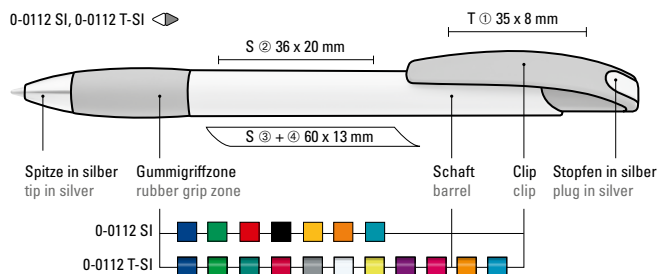

0-0112 SI, 0-0112 T-SI ◀