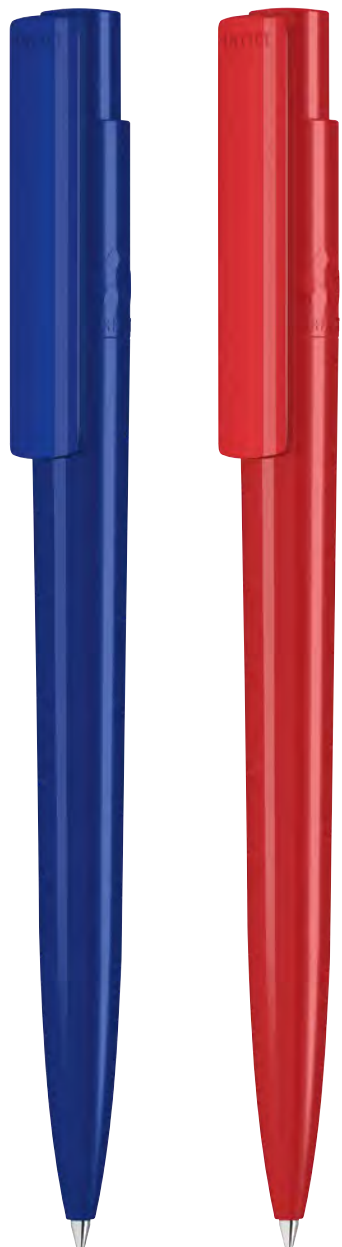

Wirkt gegen Corona - Viren

Das aus recycelten PET-Flaschen in Europa hergestellte rPET-Material eignet sich für langlebigen und nachhaltigen Werbeeinsatz. Der uma RECYCLED PET PEN PRO antibacterial bietet gleichzeitig mehrere Verkaufsargumente: recycelt, umweltverträglich, klimaneutral, antibakteriell und antiviral.

Aufgrund der Besonderheiten des Materials (recyceltes PET-Material) sind produktionstechnische Farbschwankungen gegeben.

The rPET material, which is produced in Europe from recycled PET bottles, is suitable for a durable and sustainable advertisement. The uma RECYCLED PET PEN PRO antibacterial offers several sales arguments: recycled, environmentally friendly, climate-neutral, antibacterial and antiviral.

Due to the special nature of the material (recycled PET material) production-related variations are possible.

Mix n' Match: Ab 2.000 Stück kann das Modell farblich kombiniert werden.

0-2250 ANTIBAC: Druckkugelschreiber aus recyceltem, antibakteriellem und antiviralem rPET in gedeckt glänzendem Gehäuse und Clip. Der nach ISO 22196 und ISO 21702 geprüfte antimikrobielle Zusatz verleiht dem rPET eine antibakterielle und antivirale Wirkung auch gegen Corona-Viren. Die Haftung und Ansiedlung von Bakterien oder Krankheitserregern auf der Oberfläche des Schreibgerätes wird um 99,99% verringert. Der in das rPET Material eingearbeitete antimikrobielle Zusatz kann nicht abgerieben oder abgegeben werden und wirkt über die gesamte Lebensdauer des Schreibgerätes. Eine dauerhafte Reduzierung von Krankheitserregern ist gegeben.

Mix n' Match: From 2,000 pieces, you can choose any colour combination.

0-2250 ANTIBAC: Retractable ballpoint pen made from recycled, antibacterial and antiviral recycled PET material with opaque glossy housing and clip. The ISO 22196 and ISO 21702 tested antimicrobial additive of silver ions gives the rPET material an antibacterial and antiviral effect that reduces the adhesion and settling of bacteria or pathogens on the surface of the writing instrument by 99.99%. The antimicrobial additive incorporated into the rPET material cannot be rubbed off or released and is effective over the entire life of the writing instrument. A permanent reduction of pathogens is given.