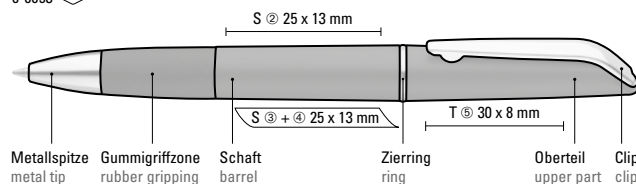

QUANTUM
0-0053

QUANTUM R
0-0053 R

QUANTUM PR
0-0053 PR

Farb-Code/Minen
Colour code/Refills

0-0053 (● 8-0855)
0-0053 R (● 8-0806)
0-0053 PR (● 8-0891)

52-0002

52-0001

● 8-0855

● ● 8-0806

● 8-0891

uma Patronen-Roller-System

Das uma Patronen-Roller-System ist die innovative Basis für neuartige Tintenroller-Schreibgeräte in Premium-Qualität. Dank seiner speziell entwickelten, verschleißarmen Kugelspitze punktet es mit einer bisher unerreichten Langlebigkeit und arbeitet nach dem Prinzip des Füllhalters und kann mit Standard-Tintenpatronen nachgefüllt werden. Die Schreibspitze mit TC-Kugel (0,7 mm) wird also immer wieder verwendet und nicht weggeworfen. So sind, mit dem uma Patronen-Roller-System ausgestattete Schreibgeräte nicht nur sehr wirtschaftlich, sondern auch in besonderem Maße umweltfreundlich.

uma cartridge roller system

The uma cartridge roller system is an innovative basis for novel rollerball writing instruments in premium quality. Thanks to its specifically developed wear-resistant ball tip, the uma cartridge roller system excels in an unrivalled longevity and operates on the same principle as the fountain pen and can be refilled with standard ink cartridges. Thus, the TC ball tip (0.7 mm) can be reused again and again and will not be disposed of. This makes these writing instruments not only extremely economical, but also very environmentally friendly.

0-0053: Drehkugelschreiber mit gedeckt glänzendem Gehäuse und Gummigriffzone in schwarz. Metallclip, Zierring und Metallspitze glanzverchromt.

0-0053 R: Rollerball mit gedeckt glänzendem Gehäuse. Metallclip und Zierring glanzverchromt.