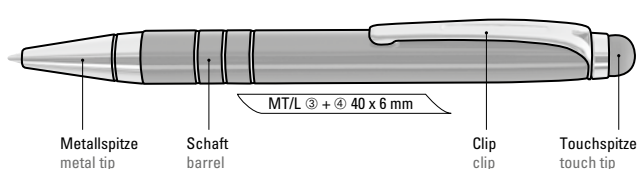

0-2608 S-TO ◊

Länge: ca. 110 mm
Length: approx. 110 mm