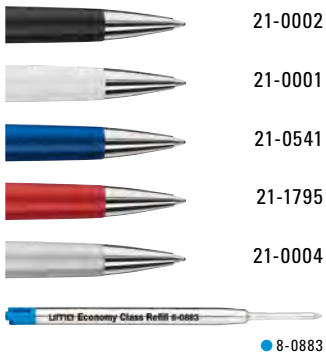

0-9412 (● 8-0883)