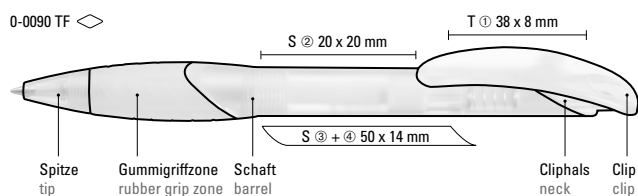

0-0090 T-SM (● 8-0856)
0-0090 TF (● 8-0856)

0-0090 T-SM: Druckkugelschreiber mit transparent glänzendem Gehäuse, Bogenclipdrücker, ergonomischer Gummigriffzone und Metallspitze mattverchromt.

0-0090 TF: Druckkugelschreiber mit transparent gefrostetem Gehäuse, Bogenclipdrücker und Spitze, ergonomische Gummigriffzone.

Preis/Stück 0-0090 T-SM 0,61 €
Preis/Stück 0-0090 TF 0,55 €
Mindestbestellmenge 1.000 Stück
Werbeschlüssel Schaft S, Clip T

0-0090 T-SM: Retractable ballpoint pen with transparent housing, curved clip button, ergonomic coloured rubber grip zone and metal tip matt chrome plated.

0-0090 TF: Retractable ballpoint pen with transparent frosted housing, curved clip button and tip, ergonomic coloured rubber grip zone.

Price/piece 0-0090 T-SM 0.61 €
Price/piece 0-0090 TF 0.55 €
Minimum quantity 1,000 pieces
Advertising code barrel S, clip T