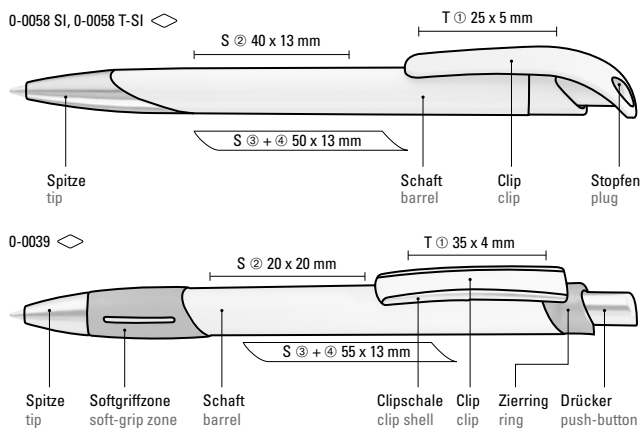

0-0058 SI: Druckkugelschreiber mit glänzend gedecktem Gehäuse, Spitze und Clipstopfen silber glänzend.

0-0058 T-SI: Druckkugelschreiber mit glänzend transparentem Gehäuse, Spitze und Clipstopfen silber glänzend.

0-0039: Druckkugelschreiber mit gedeckt weißem Gehäuse, transparent gefrosteter Gummigriffzone, Zierring und Clipschale.

0-0058 SI: Retractable ballpoint pen with opaque glossy housing, tip and clip plug silver glossy.

0-0058 T-SI: Retractable ballpoint pen with transparent housing, tip and clip plug silver glossy.

0-0039: Retractable ballpoint pen with opaque housing in white, transparent frosted rubber grip zone, decorative ring and clip shell.

Preis/Stück 0-0058 SI 0,46 €
Preis/Stück 0-0058 T-SI 0,46 €
Preis/Stück 0-0039 0,36 €
Mindestbestellmenge 1.000 Stück
Werbeschlüssel Schaft S, Clip T

Price/piece 0-0058 SI 0.46 €
Price/piece 0-0058 T-SI 0.46 €
Price/piece 0-0039 0.36 €
Minimum quantity 1,000 pieces
Advertising code barrel S, clip T