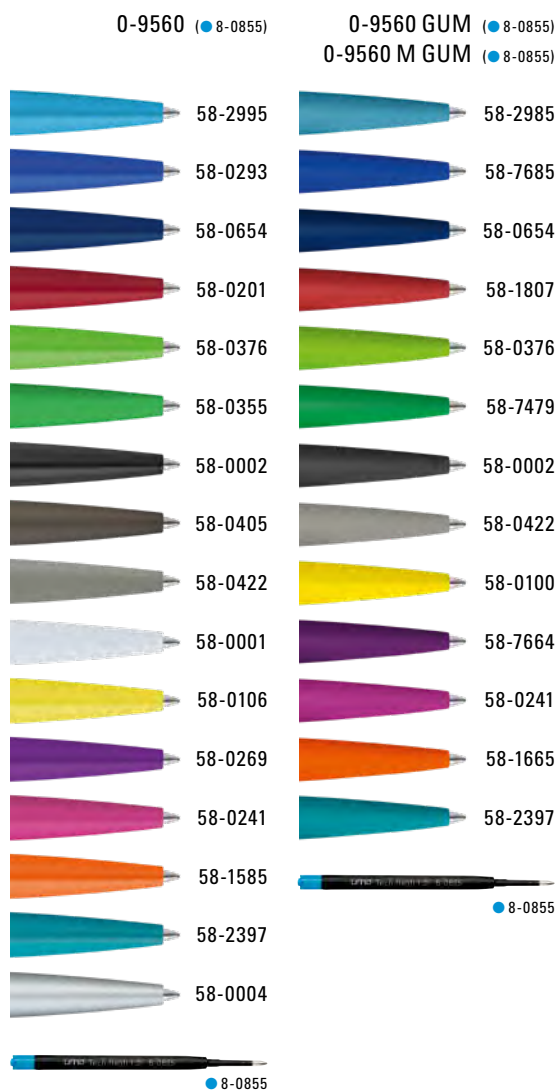

UMA
PRIME

0-9560: Metall-Druckkugelschreiber mit matt lackiertem Gehäuse. Metallclip und Drücker glanzverchromt.

0-9560 GUM: Metall-Druckkugelschreiber mit Softtouch-Gehäuse. Metallclip und Drücker matt verchromt.

0-9560 M GUM: Metall-Druckkugelschreiber mit Softtouch-Gehäuse. Metallclip und Drücker schwarz glänzend.

Preis/Stück 0-9560 1,32 €
Mindestbestellmenge 300 Stück
Werbeschlüssel Schaft MS/L, Oberteil MT/L

Preis/Stück 0-9560 GUM 1,71 €
Preis/Stück 0-9560 M GUM 1,79 €
Mindestbestellmenge 300 Stück
Werbeschlüssel Schaft GS/L, Oberteil GT/L

0-9560: Metal retractable ballpoint pen with matt lacquered housing. Metal clip and push-button chrome plated.

0-9560 GUM: Metal retractable ballpoint pen with softtouch housing. Metal clip and push-button matt chromed.

0-9560 M GUM: Metal retractable ballpoint pen with softtouch housing. Metal clip and push-button glossy black.

Price/piece 0-9560 1.32 €
Minimum quantity 300 pieces
Advertising code barrel MS/L, upper part MT/L

Price/piece 0-9560 GUM 1.71 €
Price/piece 0-9560 M GUM 1.79 €
Minimum quantity 300 pieces
Advertising code barrel GS/L, upper part GT/L