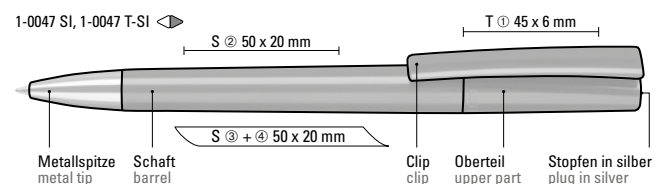

1-0047 SI: Drehkugelschreiber mit gedeckt glänzendem Gehäuse in weiß oder schwarz und silbernem Stopfen im Oberteil. Schwere Metallspitze glanzverchromt.

1-0047 T-SI: Drehkugelschreiber mit transparent glänzendem Gehäuse und silbernem Stopfen im Oberteil. Schwere Metallspitze glanzverchromt.

Preis/Stück 1-0047 SI 1,01 €
Preis/Stück 1-0047 T-SI 1,01 €
Mindestbestellmenge 1.000 Stück
Werbeschlüssel Schaft S ○, Clip T

1-0047 SI: Twist ballpoint pen with opaque glossy housing in white or black and silver plug. Heavy metal tip chrome plated.

1-0047 T-SI: Twist ballpoint pen with transparent housing and silver plug. Heavy metal tip chrome plated.

Price/piece 1-0047 SI 1.01 €
Price/piece 1-0047 T-SI 1.01 €
Minimum quantity 1,000 pieces
Advertising code barrel S ○, clip T