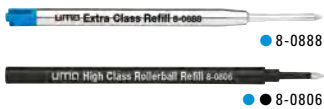

0-9100 (● 8-0888)
0-9102 R (● 8-0806)

0-9100 GO (● 8-0888)