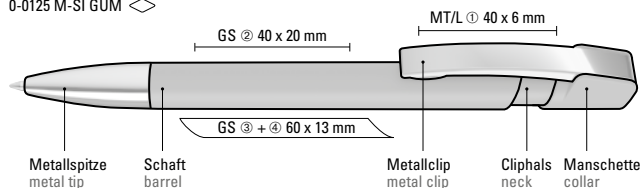

0-0125 M-SI GUM ◊