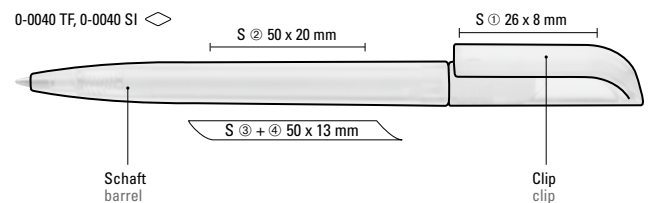

0-0040 SI (● 8-0854)

58-0004

0-0040 TF (● 8-0854)

50-2925

50-0072

50-1795

50-2271

50-0356

50-0405

50-0003

50-0396

50-2077

50-0130

50-0214

50-1585

● 8-0854

0-0040 SI: Drehkugelschreiber mit gedeckt mattem Gehäuse in silber.

0-0040 TF: Drehkugelschreiber mit transparent gefrostetem Gehäuse.

Preis/Stück 0-0040 SI 0,36 €

Preis/Stück 0-0040 TF 0,25 €

Mindestbestellmenge 1.000 Stück

Werbeschlüssel Schaft S ○, Clip S

0-0040 SI: Twist ballpoint pen with opaque matt housing in silver.

0-0040 TF: Twist ballpoint pen with transparent frosted housing.

Price/piece 0-0040 SI 0.36 €

Price/piece 0-0040 TF 0.25 €

Minimum quantity 1,000 pieces

Advertising code barrel S ○, clip S

0-0040 TF, 0-0040 SI ◇