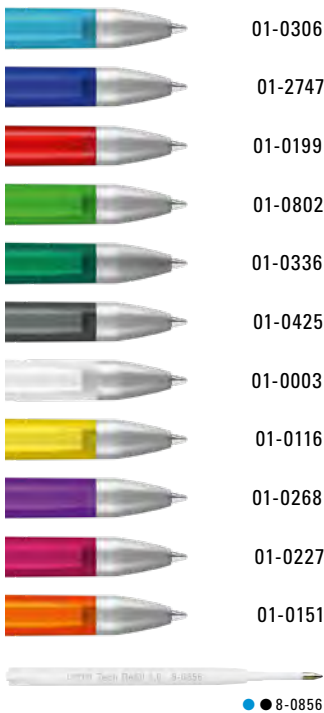

1-0142 TF-SI (●●8-0856)
1-0142 TF KG SI (●●8-0856)