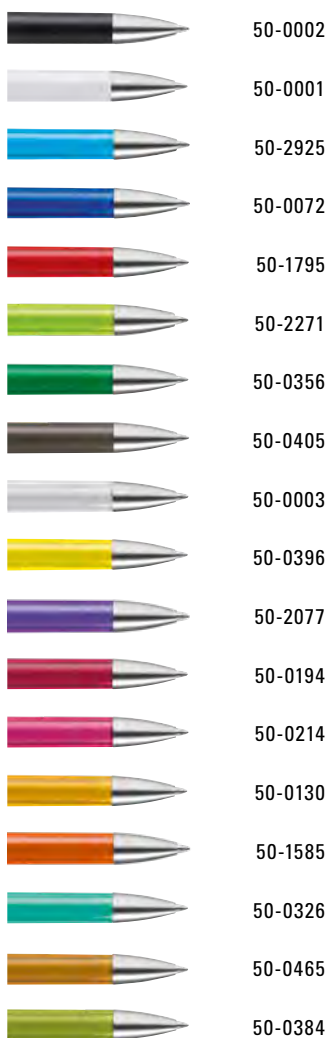

0-0046 (● 8-0856)

● 8-0856

0-0046 SI (● 8-0855)

● 8-0855