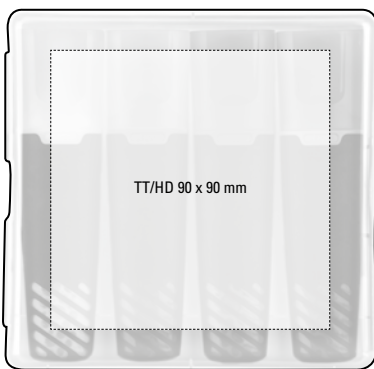

Kombinieren Sie Ihr Set mit
Ihren Highlighter-Wunschfarben.
Configure your set with your
highlighter colours.

0-0240/4 ◊

0-0240: Flüssig-Textmarker mit schwarzem Schaft und transparenter Kappe in Schreibfarbe. Ohne Pumpen oder Anstechen sofort einsatzfähig, umweltfreundlicher, längere Schreibdauer und höhere Leuchtkraft als herkömmliche Textmarker.

0-0240/4: Flüssig-Textmarkerset bestehend aus 4 LIQEO HIGHLIGHTER in einer klar transparenten Kunststoffverpackung. Standardfarben der Textmarker in gelb, grün, magenta und blau. Optional wählbare Textmarkerfarben: orange und violett.

0-0240/2 P: Pappfaltschachtel aus schwarzer Kartontage für 2er Set-Lösung uma LIQEO HIGHLIGHTER 0-0240.

0-0240/3 P: Pappfaltschachtel aus schwarzer Kartontage für 3er Set-Lösung uma LIQEO HIGHLIGHTER 0-0240.

Preis/Stück 0-0240	0,93 €
Mindestbestellmenge	500 Stück
Werbeschlüssel	Schaft P, Kappe P
Preis/Stück 0-0240/4	4,45 €
Mindestbestellmenge	300 Stück
Werbeschlüssel	Highlighter P, Etuis TT/HD

Preis/Stück 0-0240/2 P	0,73 €
Preis/Stück 0-0240/3 P	0,73 €
Mindestbestellmenge	300 Stück
Werbeschlüssel	Etui TT

0-0240: Liquid highlighter with black barrel and transparent cap in writing colour. Writes longer and more intensive as conventional highlighter, is without pumping or tapping operational immediately, supported in this way the sustainability concept.

0-0240/4: Liquid highlighter set consisting of 4 LIQEO HIGHLIGHTERS in clear transparent plastic packaging. Standard colours for highlighters are yellow, green, pink and blue. Optional colours orange and purple can be chosen.

0-0240/2 P: Cardboard case in black for 2 uma LIQEO HIGHLIGHTER 0-0240.

0-0240/3 P: Cardboard case in black for 3 uma LIQEO HIGHLIGHTER 0-0240.