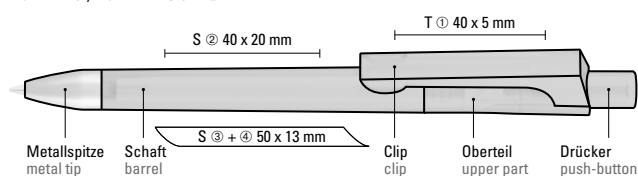

umaBlackForest *Pens*

1-0142 TF-SI, 1-0142 TF KG SI ◀

Mix n' Match: Alle Teile können farblich frei kombiniert werden.

1-0142 TF-SI: Druckkugelschreiber mit transparent gefrosteten Gehäuse und schwere Metallspitze matt verchromt.

1-0142 TF KG SI: Druckkugelschreiber mit transparent gefrosteten Gehäuse und gedeckt mattem Clip in weiß. Schwere Metallspitze matt verchromt.

Preis/Stück 1-0142 TF-SI	0,99 €
Preis/Stück 1-0142 TF KG SI	0,99 €
Mindestbestellmenge	1.000 Stück
Werbeschlüssel	Schaft S ○, Clip T

Mix n' Match: All parts can be colour-combined freely.

1-0142 TF-SI: Retractable ballpoint pen with transparent frosted housing and heavy metal tip matt chromed.

1-0142 TF KG SI: Retractable ballpoint pen with transparent frosted housing and opaque matt clip in white. Heavy metal tip matt chromed.

Price/piece 1-0142 TF-SI	0.99 €
Price/piece 1-0142 TF KG SI	0.99 €
Minimum quantity	1,000 pieces
Advertising code	barrel S ○, clip T