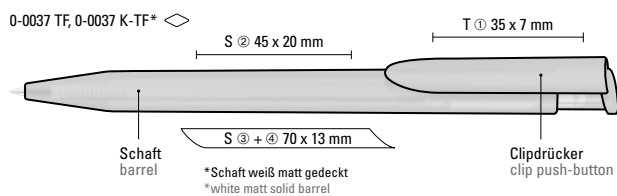

0-0037 TF: Druckkugelschreiber mit transparent gefrostetem Gehäuse und Clipdrücker.

0-0037 KTF: Druckkugelschreiber mit gedeckt mattem Gehäuse in weiß und farbig transparent gefrostetem Clipdrücker.

Preis/Stück 0-0037 TF 0,22 €
Preis/Stück 0-0037 KTF 0,22 €
Mindestbestellmenge 1.000 Stück
Werbeschlüssel Schaft S ○, Clip T

0-0037 TF: Retractable ballpoint pen with transparent frosted housing and clip button.

0-0037 KTF: Retractable ballpoint pen with opaque matt housing in white and coloured transparent frosted clip button.

Price/piece 0-0037 TF 0.22 €
Price/piece 0-0037 KTF 0.22 €
Minimum quantity 1,000 pieces
Advertising code barrel S ○, clip T