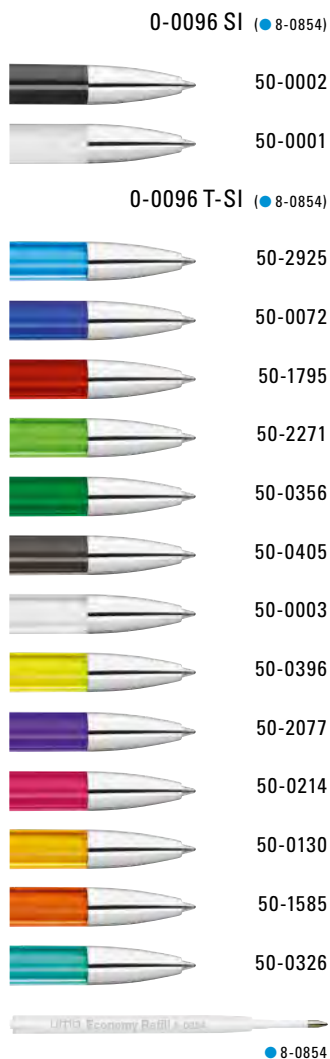

0-0037 KTF: Retractable ballpoint pen with opaque matt housing in white and coloured transparent frosted clip button.

Price/piece 0-0037 TF 0.22 €
Price/piece 0-0037 KTF 0.22 €
Minimum quantity 1,000 pieces
Advertising code barrel S ○, clip T