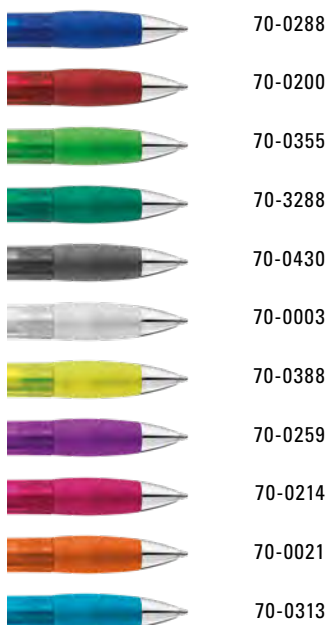

0-0112 T-SI (● 8-0866)

70-0288
70-0200
70-0355
70-3288
70-0430
70-0003
70-0388
70-0259
70-0214
70-0021
70-0313

● 8-0866