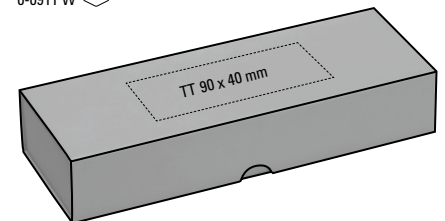

0-0911: Klappetui im Carbonfaser-Look mit Magnetverschluss für ein oder zwei Schreibgeräte. Kartonschuber im Carbonfaser-Look. Auf Anfrage ist der Kartonschuber mit 4c-Gestaltung erhältlich.

0-0911 W: Klappetui in uni weiß oder schwarz mit Magnetverschluss für ein oder zwei Schreibgeräte. Kartonschuber in weiß. Auf Anfrage ist der Kartonschuber mit 4c-Gestaltung erhältlich.

Preis/Stück 0-0911 2,24 €
Mindestmenge 100 Stück
Werbeschlüssel TT/HD

Preis/Stück 0-0911 W 2,24 €
Mindestmenge 100 Stück
Werbeschlüssel TT/HD/RD

0-0911: Hinged case with magnetic closure in carbon fibre look for one or two writing instruments. Cardboard slipcase in carbon fibre look. On request the cardboard slipcase is available in a 4c-design.

0-0911 W: Hinged case with magnetic closure in white or black for one or two writing instruments. Cardboard slipcase in white.

On request, the cardboard slipcase is available with a 4c-design.

Price/piece 0-0911 2.24 €
Minimum quantity 100 pieces
Advertising code TT/HD

Price/piece 0-0911 W 2.24 €
Minimum quantity 100 pieces
Advertising code TT/HD/RD

0-0911 W ◊