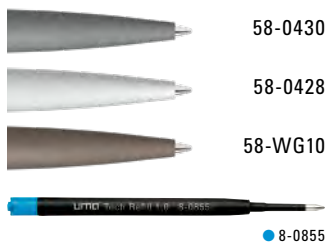

0-9560 STONE (● 8-0855)

Das Modell 0-9560 STONE eignet sich für Laserung in weiß. Siehe Seite 317.

The model 0-9560 STONE is suitable for engraving in white. See page 317.