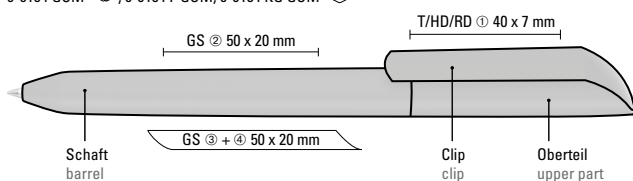

POST-CONSUMER
RECYCLED PLASTIC

Recycelte Variante
VANE RECY
Seite/page 62

0-0184 GUM: Mix n' Match:
Ab 2.000 Stück kann das Modell farblich
kombiniert werden.

0-0184 GUM: Drehkugelschreiber mit
Softtouch-Gehäuse und gedeckt
glänzendem Clip.

0-0184 F GUM: Drehkugelschreiber mit
Softtouch-Gehäuse in schwarz und
gedeckt glänzendem farbigen Clip.

0-0184 KG GUM: Drehkugelschreiber mit
Softtouch-Gehäuse und gedeckt
glänzendem Clip in weiß.

Preis/Stück 0-0184 GUM	1,08 €
Preis/Stück 0-0184 F GUM	1,08 €
Preis/Stück 0-0184 KG GUM	1,08 €
Mindestbestellmenge	1.000 Stück
Werbeschlüssel	Schaft GS, Clip T/HD/RD

0-0184 GUM: Mix n' Match:
From 2,000 pieces, you can choose any
colour combination.

0-0184 GUM: Twist ballpoint pen with
softtouch housing and opaque glossy
clip.

0-0184 F GUM: Twist ballpoint pen with
softtouch housing in black and opaque
glossy coloured clip.

0-0184 KG GUM: Twist ballpoint pen with
softtouch housing and opaque glossy
clip in white.

Price/piece 0-0184 GUM	1.08 €
Price/piece 0-0184 F GUM	1.08 €
Price/piece 0-0184 KG GUM	1.08 €
Minimum quantity	1,000 pieces
Advertising code	barrel GS, clip T/HD/RD

0-0184 GUM ◀, 0-0184 F GUM, 0-0184 KG GUM ▶