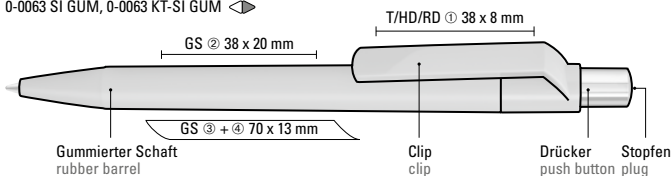

Mix n' Match: Ab 2.000 Stück kann das Modell farblich kombiniert werden.

0-0063 T-SI: Druckkugelschreiber mit transparent glänzendem Gehäuse, silber glänzendem Drücker und farbigem Stopfen.

0-0063 SI GUM: Druckkugelschreiber mit Softtouch-Schaft, gedeckt glänzendem Clip, silber glänzendem Drücker und farbigem Stopfen.

0-0063 KT-SI GUM: Druckkugelschreiber mit Softtouch-Schaft, transparent glänzendem Clip, silber glänzendem Drücker und farbigem Stopfen.

Preis/Stück 0-0063 T-SI 0,69 €
Mindestbestellmenge 1.000 Stück
Werbeschlüssel Schaft S ◯, Clip T/HD/RD

Preis/Stück 0-0063 SI GUM 0,92 €
Preis/Stück 0-0063 KT-SI GUM 0,92 €
Mindestbestellmenge 1.000 Stück
Werbeschlüssel Schaft GS, Clip T/HD/RD

Mix n' Match: From 2,000 pieces, you can choose any colour combination.

0-0063 T-SI: Retractable ballpoint pen with transparent housing, push-button silver glossy and coloured plug.

0-0063 SI GUM: Retractable ballpoint pen with softtouch housing, opaque glossy clip, push-button silver glossy and coloured plug.

0-0063 KT-SI GUM: Retractable ballpoint pen with softtouch housing, transparent clip, push-button silver glossy and coloured plug.

Price/piece 0-0063 T-SI 0.69 €
Minimum quantity 1,000 pieces
Advertising code barrel S ◯, clip T/HD/RD

Price/piece 0-0063 SI GUM 0.92 €
Price/piece 0-0063 KT-SI GUM 0.92 €
Minimum quantity 1,000 pieces
Advertising code barrel GS, clip T/HD/RD