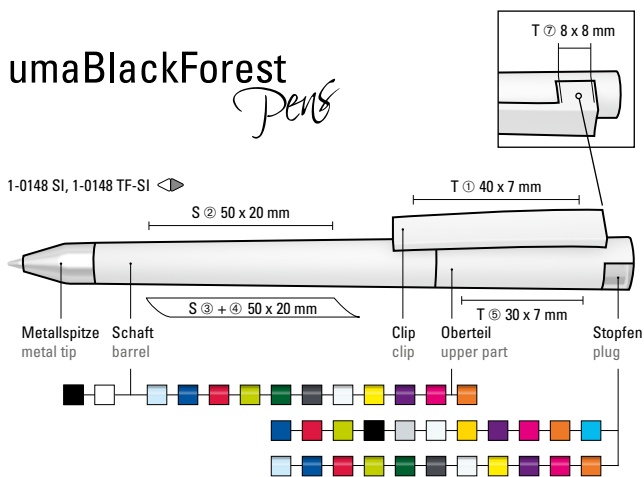

umaBlackForest
Pens

1-0148 SI: Drehkugelschreiber mit gedeckt mattem Gehäuse, Clip und Stopfen im Oberteil gedeckt glänzend bzw. transparent glänzend. Schwere Metallspitze glanzverchromt.

1-0148 TF-SI: Drehkugelschreiber mit gefrostetem Gehäuse, Clip und Stopfen im Oberteil gedeckt glänzend bzw. transparent glänzend. Schwere Metallspitze glanzverchromt.

Preis/Stück 1-0148 SI 1,03 €
Preis/Stück 1-0148 TF-SI 1,03 €
Mindestbestellmenge 1.000 Stück
Werbeschlüssel Schaft S ⊕, Clip T, Oberteil T

1-0148 SI: Twist ballpoint pen with opaque matt housing and upper part with coloured plug in opaque or transparent. Heavy metal tip chrome plated.

1-0148 TF-SI: Twist ballpoint pen with transparent frosted housing and upper part with coloured plug in opaque or transparent. Heavy metal tip chrome plated.

Price/piece 1-0148 SI 1.03 €
Price/piece 1-0148 TF-SI 1.03 €
Minimum quantity 1,000 pieces
Advertising code barrel S ⊕, clip T, upper part T