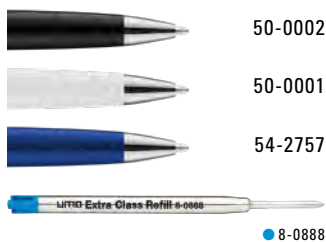

0-6100 (● 8-0888)

Das Modell eignet sich für Hochglanzlaserung. Siehe Seite 316.

The model is suitable for high gloss laser engraving. See page 316.