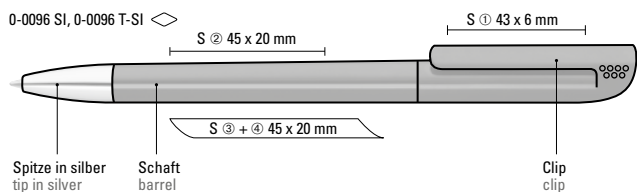

0-0096 SI: Drehkugelschreiber mit gedeckt glänzendem Gehäuse, matter Clipoberfläche und Spitze glanzverchromt.

0-0096 T-SI: Drehkugelschreiber mit transparent glänzendem Gehäuse, gefrosteter Clipoberfläche und Spitze glanzverchromt.

Preis/Stück 0-0096 SI 0,38 €
Preis/Stück 0-0096 T-SI 0,38 €
Mindestbestellmenge 1.000 Stück
Werbeschlüssel Schaft S, Clip S

0-0096 SI: Twist ballpoint pen with opaque glossy housing, matt clip surface and tip chrome plated.

0-0096 T-SI: Twist ballpoint pen with transparent housing, matt clip surface and tip chrome plated.

Price/piece 0-0096 SI 0.38 €
Price/piece 0-0096 T-SI 0.38 €
Minimum quantity 1,000 pieces
Advertising code barrel S, clip S