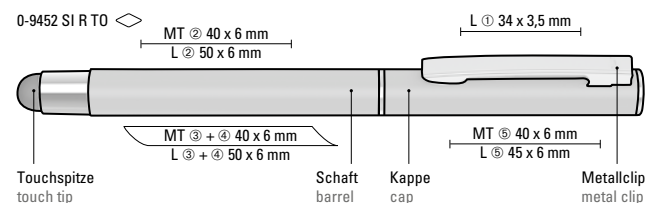

STRAIGHT
STRAIGHT SI TOUCH
0-9450 SI TO

STRAIGHT SI R TOUCH
0-9452 SI R TO

Farb-Code/Minen
Colour code/Refills

0-9450 SI TO (● 8-0855)

0-9452 SI R TO (● 8-0806)

58-2995

58-0293

58-0654

58-0201

58-0376

58-0355

58-0002

58-0422

58-0001

58-0106

58-0269

58-0241

58-1585

58-2397

58-0004

● 8-0855

● 8-0806

0-9450 SI TO: Metall-Drehkugelschreiber mit mattem Gehäuse. Metallclip und Metallspitze silber glänzend. Gummirtes Schaftende für die Touchscreensteuerung.

0-9452 SI R TO: Metall-Rollerball mit mattem Gehäuse. Metallclip und Zierring silber glänzend, Griffzone schwarz. Gummirtes Schaftende für die Touchscreensteuerung.

Preis/Stück 0-9450 SI TO 2,26 €

Mindestbestellmenge 300 Stück

Werbeschlüssel Schaft MS/L, Clip L, Oberteil MT/L

Preis/Stück 0-9452 SI R TO 2,84 €

Mindestbestellmenge 300 Stück

Werbeschlüssel Schaft MT/L, Clip L, Kappe MT/L

0-9450 SI TO: Metal twist ballpoint pen with matt housing. Metal clip and metal tip and push-button chrome plated. Black rubber ball with integrated touch screen control.

0-9452 SI R TO: Metal rollerball with matt housing. Metal clip and ring chrome plated, grip zone black. Black rubber ball with integrated touch screen control.

Price/piece 0-9450 SI TO 2.26 €

Minimum quantity 300 pieces

Advertising code barrel MS/L, clip L, upper part MT/L

Price/piece 0-9452 SI R TO 2.84 €

Minimum quantity 300 pieces

Advertising code barrel MT/L, clip L, cap MT/L