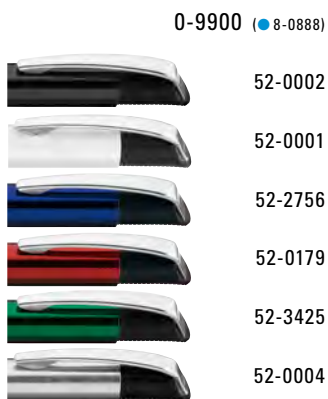

ETUI 0-0917
Beschreibung auf Seite 300.
See description on page 300.

0-9900: Metall-Druckkugelschreiber mit glänzendem Gehäuse, schwarzer Gummigriffzone und glanzverchromten Beschlagteilen.

0-9900: Metal retractable ballpoint pen with glossy housing, black rubber grip zone and fittings chrome plated.

0-9900 M: Metall-Druckkugelschreiber mit schwarz matt lackiertem Gehäuse, farbige Gummigriffzone und matt schwarzen Beschlagteilen.

0-9900 M: Metal retractable ballpoint pen with matt black lacquered housing, coloured rubber grip zone and fittings matt black.

Preis/Stück 0-9900 2,86 €
Preis/Stück 0-9900 M 3,08 €
Mindestbestellmenge 300 Stück
Werbeschlüssel Schaft MS/L/RL

Price/piece 0-9900 2.86 €
Price/piece 0-9900 M 3.08 €
Minimum quantity 300 pieces
Advertising code barrel MS/L/RL