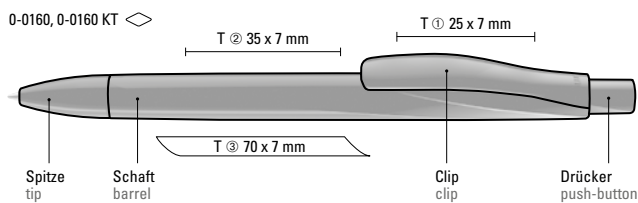

0-0160: Druckkugelschreiber mit geometrisch wechselnder Schaftform und gedeckt glänzendem Gehäuse.

0-0160 KT: Druckkugelschreiber mit geometrisch wechselnder Schaftform und gedeckt glänzendem Gehäuse, Clip und Drücker transparent glänzend.

Preis/Stück 0-0160 0,42 €
Preis/Stück 0-0160 KT 0,42 €
Mindestbestellmenge 1.000 Stück
Werbeschlüssel Schaft T, Clip T

0-0160: Retractable ballpoint pen with geometric changes in the barrel and opaque glossy housing.

0-0160 KT: Retractable ballpoint pen with geometric changes in the barrel and opaque glossy housing, clip and push-button transparent.

Price/piece 0-0160 0.42 €
Price/piece 0-0160 KT 0.42 €
Minimum quantity 1,000 pieces
Advertising code barrel T, clip T