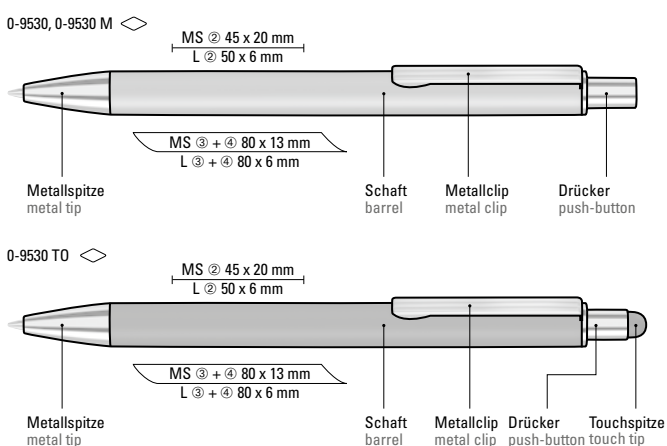

0-9530: Metall-Druckkugelschreiber mit matter Oberfläche, Metallclip mit eingelassenen Rillen, Metallspitze und Drücker in silber glänzend.

0-9530 M: Metall-Druckkugelschreiber mit matter Oberfläche, Metallclip mit eingelassenen Rillen, Metallspitze und Drücker in schwarz matt.

0-9530 TO: Metall-Druckkugelschreiber mit matter Oberfläche, Metallclip mit eingelassenen Rillen, Metallspitze in silber glänzend und Drücker mit integrierter Touchscreensteuerung.

Preis/Stück 0-9530 1,28 €
Preis/Stück 0-9530 M 1,28 €
Preis/Stück 0-9530 TO 1,42 €
Mindestbestellmenge 300 Stück
Werbeschlüssel Schaft MS/L

0-9530: Metal retractable ballpoint pen with matt finish, metal clip with recessed grooves, metal tip and push-button in glossy silver.

0-9530 M: Metal retractable ballpoint pen with matt finish, metal clip with recessed grooves, metal tip and push-button in matt black.

0-9530 TO: Metal retractable ballpoint pen with matt finish, metal clip with recessed grooves, metal tip in glossy silver and push-button with integrated touch screen control.

Price/piece 0-9530 1.28 €
Price/piece 0-9530 M 1.28 €
Price/piece 0-9530TO 1.42 €
Minimum quantity 300 pieces
Advertising code barrel MS/L