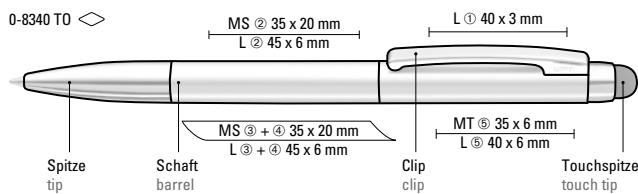

0-8340: Metall-Drehkugelschreiber mit gefedertem Clip. Oberfläche in silber matt mit glänzenden Beschlagteilen oder schwarz bzw. weiß glänzend mit matten Beschlägen.

0-8342 R: Metall-Rollerball mit gefedertem Clip. Oberfläche in silber matt mit glänzenden Beschlagteilen oder schwarz bzw. weiß glänzend mit matten Beschlägen.

0-8340 TO: Metall-Drehkugelschreiber mit gefedertem Clip. Oberfläche in silber matt mit glänzenden Beschlagteilen. Touchfunktion im Oberteil.

0-8340: Metal twist ballpoint pen with spring-mounted clip. Surface in matt silver and glossy chrome fittings, glossy black or white with matt fittings.

0-8342 R: Metal rollerball with spring-mounted clip. Surface in matt silver and glossy chrome fittings, matt black or glossy white with matt fittings.

0-8340 TO: Metal twist ballpoint pen with spring-mounted clip. Surface in matt silver, glossy chrome fittings. Black rubber ball with integrated touch screen control.

Preis/Stück 0-8340 2,15 €
Preis/Stück 0-8340 TO 2,58 €
Mindestbestellmenge 300 Stück
Werbeschlüssel Schaft MS/L, Clip L, Oberteil MT/L
Preis/Stück 0-8342 R 2,86 €
Mindestbestellmenge 300 Stück
Werbeschlüssel Schaft MT/L, Clip L, Kappe MT/L

Price/piece 0-8340 2.15 €
Price/piece 0-8340 TO 2.58 €
Minimum quantity 300 pieces
Advertising code barrel MS/L, clip L, upper part MT/L
Price/piece 0-8342 R 2.86 €
Minimum quantity 300 pieces
Advertising code barrel MT/L, clip L, cap MT/L