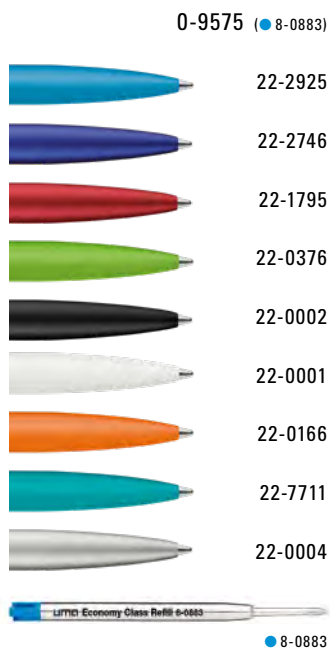

0-9575: Metall-Druckkugelschreiber mit matt lackiertem Aluminiumschaft. Metallclip und Drücker silber glanzverchromt.

Preis/Stück 0-9575 1,16 €
Mindestbestellmenge 300 Stück
Werbeschlüssel Schaft MS/L, Clip L

0-9575: Metal retractable ballpoint pen with matt lacquered aluminium housing. Metal clip and push-button chrome plated.

Price/piece 0-9575 1.16 €
Minimum quantity 300 pieces
Advertising code barrel MS/L, clip L