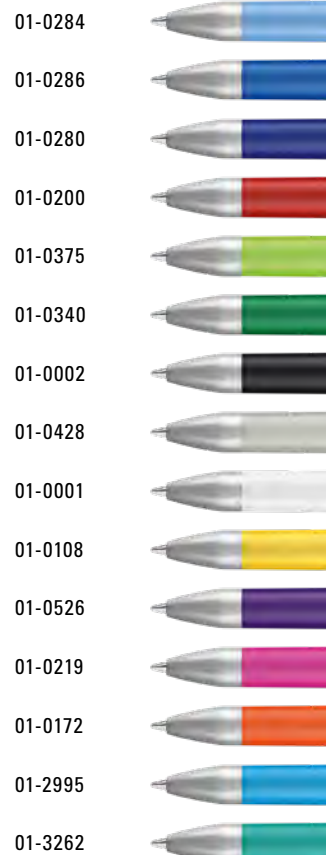

1-0142 SI (●● 8-0855)
1-0142 KTF SI (●● 8-0855)