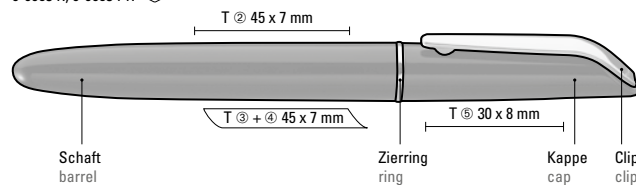

0-0053 R, 0-0053 PR ◊