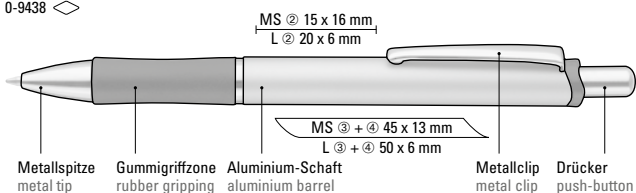

0-9438 ◊

0-9438: Metall-Druckkugelschreiber mit lackiertem Aluminiumschaft. Schwarzer Gummigriffzone und Metallclip.

0-9438: Metal retractable ballpoint pen with lacquered aluminum barrel. Black rubber grip zone and metal clip.