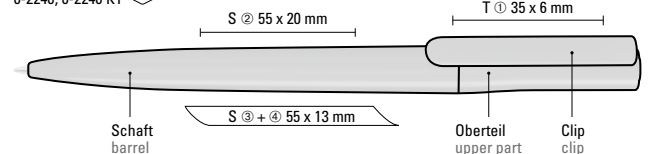

0-2240: Drehkugelschreiber aus recyceltem rPET-Material mit gedeckt glänzendem Gehäuse.

0-2240 KT: Drehkugelschreiber aus recyceltem rPET-Material mit gedeckt glänzendem Gehäuse und transparent glänzendem Clip.

Preis/Stück 0-2240 0,59 €
Preis/Stück 0-2240 KT 0,59 €
Mindestbestellmenge 1.000 Stück
Werbeschlüssel Schaft S, Clip T

0-2240: Twist ballpoint pen made from recycled PET material with opaque glossy housing.

0-2240 KT: Twist ballpoint pen made from recycled PET material with opaque glossy housing and transparent glossy housing.

Price/piece 0-2240 0.59 €
Price/piece 0-2240 KT 0.59 €
Minimum quantity 1,000 pieces
Advertising code barrel S, clip T

0-2240, 0-2240 KT ◊