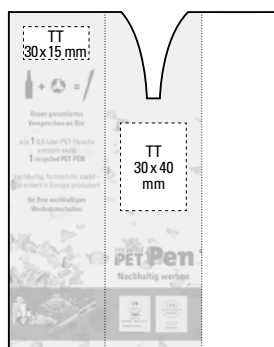

0-0940 CI: Pappstecketui für ein Schreibgerät mit individuellem CI-Aufdruck.

0-0940 CI rPET: Pappstecketui aus FSC®-zertifiziertem Pappkarton für ein Schreibgerät mit aufgedruckter Erklärung zur uma RECYCLED PET PEN Serie.

Preis/Stück 0-0940 CI	auf Anfrage
Mindestbestellmenge	500 Stück
Werbeschlüssel	individuell
Preis/Stück 0-0940 CI rPET	0,35 €
Mindestbestellmenge	100 Stück
Werbeschlüssel	TT

0-0940 CI: Cardboard slip-in case for one writing instrument with individual CI-imprint.

0-0940 CI rPET: Cardboard slip-in case made of FSC® certified cardboard for one writing instrument with printed declaration of uma RECYCLED PET PEN serie.

Price/piece 0-0940 CI	on request
Minimum quantity	500 pieces
Advertising code	individual
Price/piece 0-0940 CI rPET	0.35 €
Minimum quantity	100 pieces
Advertising code	TT