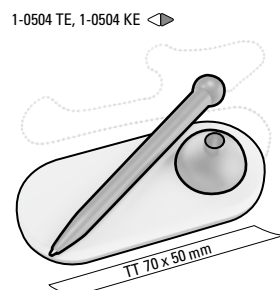

DESK KE
0-0506 KE

DESK LUX KE
0-0506 LUX-KE

BESCHREIBUNG
DESCRIPTION

0-0506 KE: Kugelschreiberständer in gedeckten Farben mit passendem Kugelschreiber Modell TURBO an Metallkette (50cm). Geliefert in praktischer Präsentverpackung.

0-0506 LUX-KE: Kugelschreiberständer in silber mit passendem Kugelschreiber Modell TURBO an Metallkette (50cm). Geliefert in praktischer Präsentverpackung.

Preis/Stück 0-0506 KE 2,36 €
Preis/Stück 0-0506 LUX-KE 2,65 €
Mindestbestellmenge 300 Stück
Werbeschlüssel TT, HD auf Werbeplatte

0-0506 KE: Ballpoint pen rack in opaque colours with suitable ballpen TURBO with metal chain (50cm). Supplied in a convenient present box.

0-0506 LUX-KE: Ballpoint pen rack in silver with suitable ballpen TURBO with metal chain (50cm). Supplied in a convenient present box.

Price/piece 0-0506 KE 2.36 €
Price/piece 0-0506 LUX KE 2.65 €
Minimum quantity 300 pieces
Advertising code TT, HD on panel

Farb-Code (Minen)
Colour code (Refills)

0-0506 KE
0-0506 LUX-KE

50-0002
50-0001
50-0004

OFFICE KE
1-0504 KE

OFFICE TE
1-0504 TE

BESCHREIBUNG
DESCRIPTION

1-0504 KE: Stiftständer mit Kugelschreiber an einer Metallkette und großer Werbeplatte.

1-0504 TE: Stiftständer mit Kugelschreiber an einer Kunststoffspirale und großer Werbeplatte.

Preis/Stück 1-0504 KE 4,28 €
Preis/Stück 1-0504 TE 4,28 €
Mindestbestellmenge 300 Stück
Werbeschlüssel Schaft S, TT auf Werbeplatte

1-0504 KE: Pen rack ballpoint pen on a metal chain and with large advertising plate.

1-0504 TE: Pen rack ballpoint pen on a plastic spiral and with large advertising plate.

Price/piece 1-0504 KE 4.28 €
Price/piece 1-0504 TE 4.28 €
Minimum quantity 300 pieces
Advertising code barrel S, TT on panel

Farb-Code (Minen)
Colour code (Refills)

1-0504 KE 8-0855
1-0504 TE 8-0855