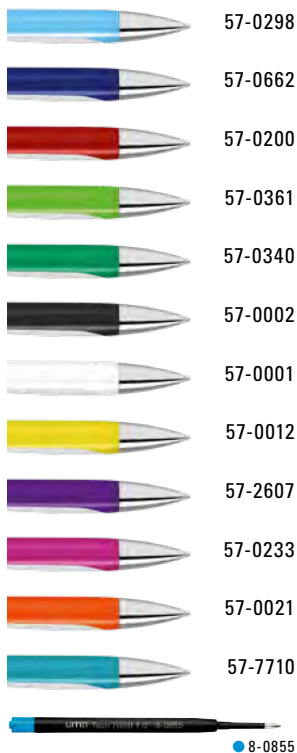

0-0119 GUM (● 8-0855)
0-0119 M GUM (● 8-0855)

Mix n' Match: Ab 2.000 Stück kann das Modell farblich kombiniert werden.

0-0119 GUM: Druckkugelschreiber mit zweigeteiltem Schaft aus gedeckt glänzender Vorderseite und weiß gummierter Softtouch-Rückseite. Clip in gedeckt weiß. Spitze und Drücker silber glanzverchromt.

0-0119 M GUM: Druckkugelschreiber mit zweigeteiltem Schaft, aus gedeckt glänzender Vorderseite und farbig gummierter Softtouch-Rückseite. Metallclip, Spitze und Drücker silber glanzverchromt.

Preis/Stück 0-0119 GUM	0,65 €
Mindestbestellmenge	1.000 Stück
Werbeschlüssel	Schaft T/GT, Clip T
Preis/Stück 0-0119 M GUM	0,79 €
Mindestbestellmenge	1.000 Stück
Werbeschlüssel	Schaft T/GT, Clip L

Mix n' Match: From 2,000 pieces, you can choose any colour combination.

0-0119 GUM: Retractable ballpoint pen with two-part barrel made from opaque glossy front and softtouch surface back in white. Clip in opaque white. Tip and push-button chrome plated.

0-0119 M GUM: Retractable ballpoint pen with two-part barrel made from opaque glossy front and coloured softtouch surface back. Metal clip, tip and push-button chrome plated.

Price/piece 0-0119 GUM	0.65 €
Minimum quantity	1,000 pieces
Advertising code	barrel T/GT, clip T
Price/piece 0-0119 M GUM	0.79 €
Minimum quantity	1,000 pieces
Advertising code	barrel T/GT, clip L