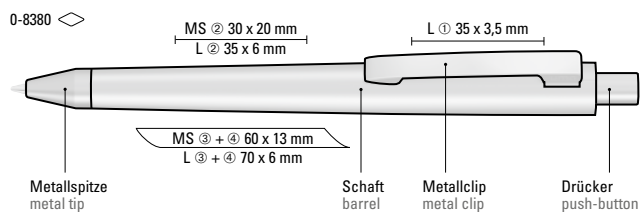

0-8380: Metall-Druckkugelschreiber mit matt lackiertem Gehäuse. Metallclip, Metallspitze und Drücker matt verchromt.

Preis/Stück 0-8380 1,64 €
Mindestbestellmenge 300 Stück
Werbeschlüssel Schaft MS/L, Clip L

0-8380: Metal retractable ballpoint pen with matt lacquered housing. Metal clip, metal tip and push-button matt chromed.

Price/piece 0-8380 1.64 €
Minimum quantity 300 pieces
Advertising code barrel MS/L, clip L