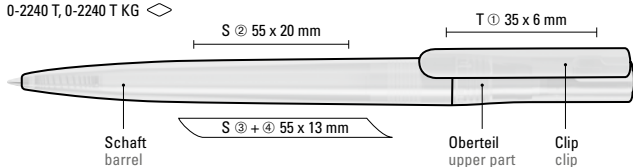

0-2240 T, 0-2240 T KG ◊

0-2240 T: Drehkugelschreiber aus recyceltem rPET-Material mit transparent glänzendem Gehäuse.

0-2240 T KG: Drehkugelschreiber aus recyceltem rPET-Material mit transparent glänzendem Gehäuse und gedeckt glänzendem Clip.

Preis/Stück 0-2240 T 0,59 €
Preis/Stück 0-2240 T KG 0,59 €
Mindestbestellmenge 1.000 Stück
Werbeschlüssel Schaft S, Clip T

0-2240 T: Twist ballpoint pen made from recycled PET material with transparent housing.

0-2240 T KG: Twist ballpoint pen made from recycled PET material with transparent housing and opaque glossy clip.

Price/piece 0-2240 T 0.59 €
Price/piece 0-2240 T KG 0.59 €
Minimum quantity 1,000 pieces
Advertising code barrel S, clip T