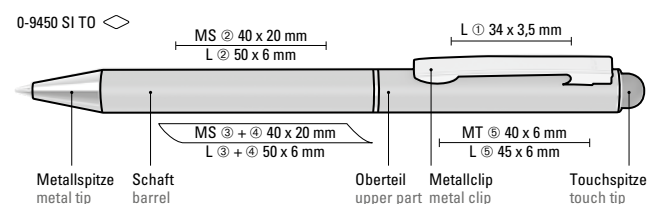

STRAIGHT
STRAIGHT SI TOUCH
0-9450 SI TO

STRAIGHT SI R TOUCH
0-9452 SI R TO

Farb-Code/Minen
Colour code/Refills

0-9450 SI TO (● 8-0855)

0-9452 SI R TO (● 8-0806)

58-2995

58-0293

58-0654

58-0201

58-0376

58-0355

58-0002

58-0422

58-0001

58-0106

58-0269

58-0241

58-1585

58-2397

58-0004

● 8-0855

● 8-0806

0-9450 SI TO: Metall-Drehkugelschreiber mit mattem Gehäuse. Metallclip und Metallspitze silber glänzend. Gummirtes Schaftende für die Touchscreensteuerung.

0-9452 SI R TO: Metall-Rollerball mit mattem Gehäuse. Metallclip und Zierring silber glänzend, Griffzone schwarz. Gummirtes Schaftende für die Touchscreensteuerung.

Preis/Stück 0-9450 SI TO 2,26 €

Mindestbestellmenge 300 Stück

Werbeschlüssel Schaft MS/L, Clip L, Oberteil MT/L

Preis/Stück 0-9452 SI R TO 2,84 €

Mindestbestellmenge 300 Stück

Werbeschlüssel Schaft MT/L, Clip L, Kappe MT/L

0-9450 SI TO: Metal twist ballpoint pen with matt housing. Metal clip and metal tip and push-button chrome plated. Black rubber ball with integrated touch screen control.

0-9452 SI R TO: Metal rollerball with matt housing. Metal clip and ring chrome plated, grip zone black. Black rubber ball with integrated touch screen control.

Price/piece 0-9450 SI TO 2.26 €

Minimum quantity 300 pieces

Advertising code barrel MS/L, clip L, upper part MT/L

Price/piece 0-9452 SI R TO 2.84 €

Minimum quantity 300 pieces

Advertising code barrel MT/L, clip L, cap MT/L