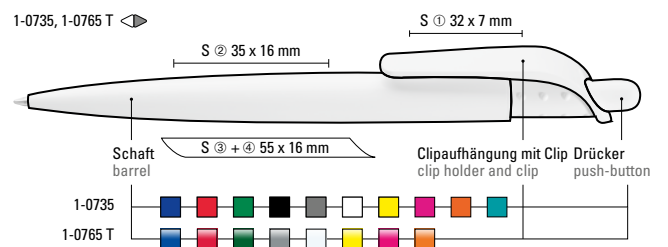

Price/piece 1-0735 0.51 €

Price/piece 1-0765 T 0.65 €

Minimum quantity 1,000 pieces

Advertising code barrel S ○, clip S

Price/piece 1-0690 1.19 €

Minimum quantity 1,000 pieces

Advertising code barrel S ○

Recyclete
Variante
VITAN RECY
Seite/page 55