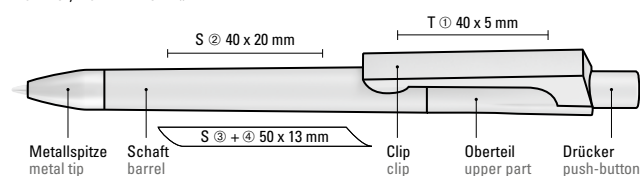

●● 8-0855

Mix n' Match: Alle Teile können farblich frei kombiniert werden.

1-0142 SI: Druckkugelschreiber mit gedeckt matten Gehäuse und schwerer Metallspitze matt verchromt.

1-0142 KTF SI: Druckkugelschreiber mit gedeckt matten Gehäuse und transparent gefrostetem Clip. Schwere Metallspitze matt verchromt.

Preis/Stück 1-0142 SI 0,99 €
Preis/Stück 1-0142 KTF SI 0,99 €
Mindestbestellmenge 1.000 Stück
Werbeschlüssel Schaft S ○, Clip T

Mix n' Match: All parts can be colour-combined freely.

1-0142 SI: Retractable ballpoint pen with opaque matt housing and heavy metal tip matt chromed.

1-0142 KTF SI: Retractable ballpoint pen with opaque matt housing and transparent frosted clip. Heavy metal tip matt chromed.

Price/piece 1-0142 SI 0,99 €
Price/piece 1-0142 KTF SI 0,99 €
Minimum quantity 1,000 pieces
Advertising code barrel S ○, clip T

umaBlackForest
Pens

1-0142 SI, 1-0142 KTF SI ◀▶