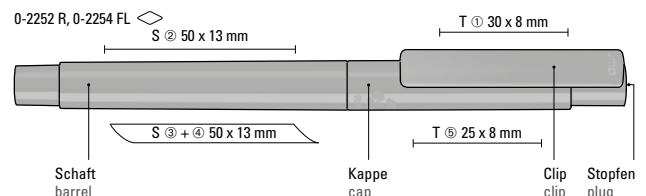

0-2252 R: Rollerball mit Gehäuse aus recyceltem PET-Material in gedeckt glänzend weiß oder schwarz. Stopfen in den 8 möglichen Schreibfarben.

0-2254 FL: Fineliner mit Gehäuse aus recyceltem PET-Material in gedeckt glänzend weiß oder schwarz. Stopfen in den 12 möglichen Schreibfarben.

Preis/Stück 0-2252 R 1,06 €
Preis/Stück 0-2254 FL 1,06 €
Mindestbestellmenge 1.000 Stück
Werbeschlüssel Schaft S, Clip T, Kappe T

The rPET material, which is produced in Europe from recycled PET bottles, is suitable for a durable and sustainable advertisement. Thanks to the European and climate-neutral production, the uma RECYCLED PET PEN PRO makes an additional sustainable contribution to the protection of the environment.

0-2252 R: Rollerball with opaque glossy housing in white or black made from recycled PET material. Plug in 8 possible writing colours.

0-2254 FL: Fineliner with opaque glossy housing in white or black made from recycled PET material. Plug in 12 possible writing colours.

Price/piece 0-2252 R 1.06 €
Price/piece 0-2254 FL 1.06 €
Minimum quantity 1,000 pieces
Advertising code barrel S, clip T, cap T

0-2252 R

0-2254 FL

0-2252 R

57-0002

57-0001

Tintenleitsystem/ink flow system

57-0298

57-0662

57-0200

57-0361

57-0002

57-2607

57-0233

57-0021

0-2254 FL

57-0002

57-0001

Tintenleitsystem/ink flow system

57-0298

57-0662

57-0200

57-7492

57-0361

57-0002

57-7527

57-0012

57-2607

57-0233

57-0021

57-0478