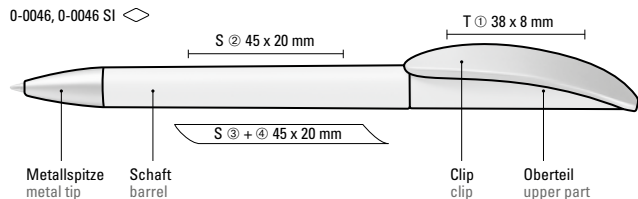

0-0046, 0-0046 SI ◊