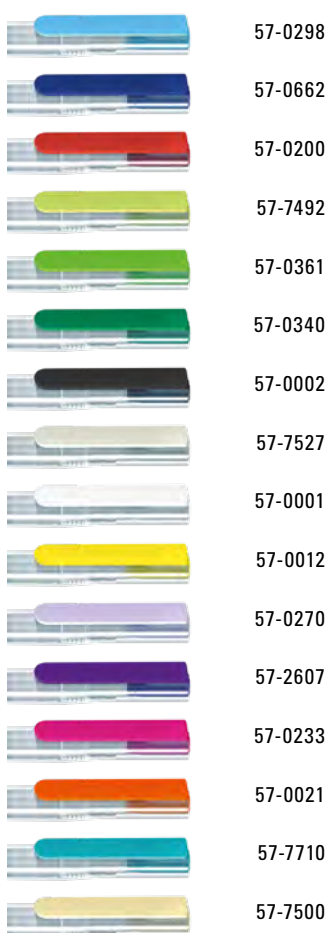

0-2240 T KG (● 8-0866)

● 8-0866