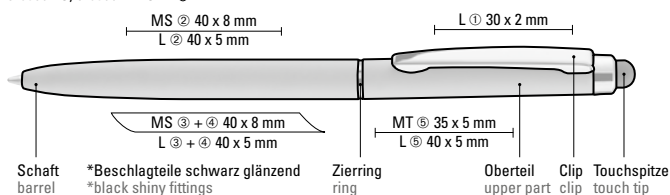

Die Modelle 0-9855 TO und 0-9588 M TO eignen sich für Laserung in weiss. Siehe Seite 317.

The models 0-9855 TO and 0-9588 M TO are suitable for engraving in white. See page 317.

0-9588 TO, 0-9588 M TO* ◊