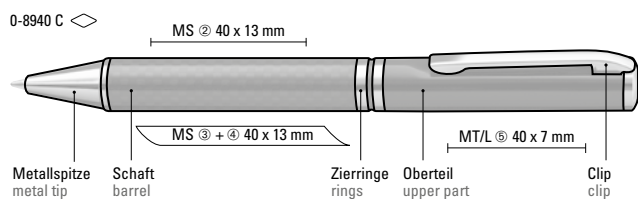

0-8940 C: Carbonfaser Metalldrehkugelschreiber mit zwei eingelassenen silbernen Ringen und Kappe in schwarz. Metallbeschlagteile glanzverchromt.

0-8900: Edler Carbonfaser Metalldrehkugelschreiber mit farbiger Griffzone, flexiblem Metallclip, Metallzierring und Metallspitze glanzverchromt.

0-8907 B: Edler Carbonfaser Metalldrehbleistift (0,7mm) mit farbiger Griffzone, flexiblem Metallclip, Metallzierring und Metallspitze glanzverchromt.

0-8940: Carbon fibre metal twist ballpoint pen with two recessed silver rings and cap in black. Metal fittings chrome plated.

0-8900: Carbon fibre metal twist ballpoint pen with coloured grip zone, flexible metal clip, metal ring and metal tip chrome plated.

0-8907 B: Carbon fibre metal twist pencil (0.7mm) with coloured grip zone, flexible metal clip, metal ring and metal tip chrome plated.

Preis/Stück 0-8940 C 5,15 €
Mindestbestellmenge 100 Stück
Werbeschlüssel Schaft MS, Kappe MT/L
Preis/Stück 0-8900 7,87 €
Preis/Stück 0-8907 B 8,58 €
Mindestbestellmenge 100 Stück
Werbeschlüssel Schaft MS

Price/piece 0-8940 5.15 €
Minimum quantity 100 pieces
Advertising code barrel MS, cap MT/L
Price/piece 0-8900 7.87 €
Price/piece 0-8907 B 8.58 €
Minimum quantity 100 pieces
Advertising code barrel MS