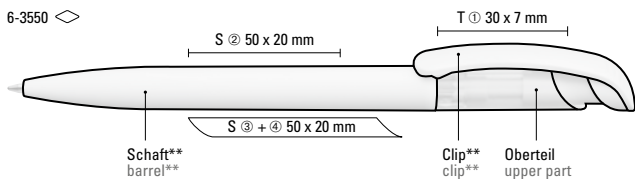

**Die Herstellung der Clips und der Schäfte ist aufgrund des besonderen Materials produktionstechnischen Schwankungen unterlegen. Leichte Unterschiede in der Farbe und der Oberfläche (Schlierenbildung) sind möglich.

**The production of the clips and barrels is subject to fluctuations due to the special material. Slight differences in colour and surface (smear formation) are possible.