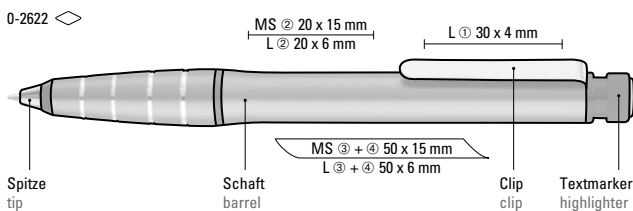

0-2622: Metall-Drehkugelschreiber aus Aluminium mit integriertem gelb schreibenden Textmarker im Schaft. Der Textmarker lässt sich mittels Drehbewegung aus dem Schaft herausnehmen und kann separat genutzt werden.

0-2622 SET: 2in1-Set - bestehend aus 2in1 Metall-Drehkugelschreiber aus Aluminium mit integriertem gelb schreibenden Textmarker im Schaft, einer Ersatztextmarkerpatrone und einer D1 Mine schwarz-schreibend – im praktischen Etui mit transparentem Kunststoffschuber inkl. Gebrauchsanweisung.

Preis/Stück 0-2622	1,74 €
Preis/Stück 0-2622 SET	2,64 €
Mindestbestellmenge	300 Stück
Werbeschlüssel	Schaft MS/L, Clip L

0-2622: Metal twist ballpoint pen with aluminium housing and integrated yellow writing text marker in the barrel. The highlighter can be twisted out of the barrel and used separately.

0-2622 SET: 2in1 set - It consists of a 2in1 twist ballpoint pen with aluminium housing and integrated yellow highlighter in the barrel, a replacement highlighter refill and a black D1 refill - in a practical case with transparent plastic slipcase incl. instructions for use.

Price/piece 0-2622	1.74 €
Price/piece 0-2622 SET	2.64 €
Minimum quantity	300 pieces
Advertising code	barrel MS/L, clip L