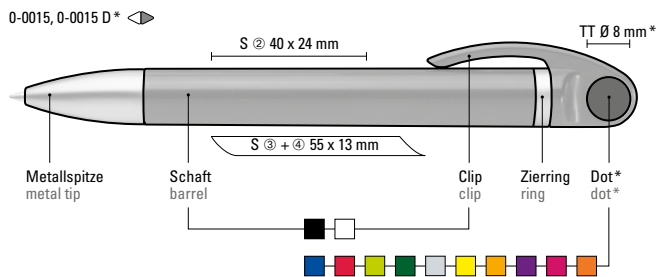

0-0015 D: Twist ballpoint pen with opaque glossy housing in black or white, coloured round DOT, silver matt ring and heavy metal tip matt chrome plated.

Preis/Stück 0-0015	0,81 €	Price/piece 0-0015	0.81 €
Mindestbestellmenge	1.000 Stück	Minimum quantity	1,000 pieces
Werbeschlüssel	Schaft S ○	Advertising code	barrel S ○
Preis/Stück 0-0015 D	0,85 €	Price/piece 0-0015 D	0.85 €
Mindestbestellmenge	1.000 Stück	Minimum quantity	1,000 pieces
Werbeschlüssel	Schaft S ○, Stopfen T Dot TT	Advertising code	barrel S ○, plug T dot TT