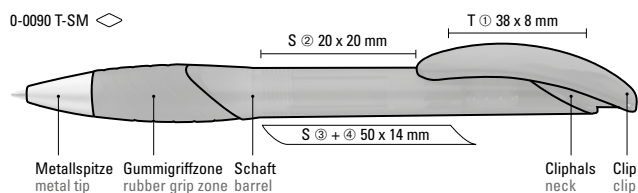

0-0090 T-SM (● 8-0856)
0-0090 TF (● 8-0856)

0-0090 T-SM: Druckkugelschreiber mit transparent glänzendem Gehäuse, Bogenclipdrücker, ergonomischer Gummigriffzone und Metallspitze mattverchromt.

0-0090 TF: Druckkugelschreiber mit transparent gefrostetem Gehäuse, Bogenclipdrücker und Spitze, ergonomische Gummigriffzone.

Preis/Stück 0-0090 T-SM 0,61 €
Preis/Stück 0-0090 TF 0,55 €
Mindestbestellmenge 1.000 Stück
Werbeschlüssel Schaft S, Clip T

0-0090 T-SM: Retractable ballpoint pen with transparent housing, curved clip button, ergonomic coloured rubber grip zone and metal tip matt chrome plated.

0-0090 TF: Retractable ballpoint pen with transparent frosted housing, curved clip button and tip, ergonomic coloured rubber grip zone.

Price/piece 0-0090 T-SM 0.61 €
Price/piece 0-0090 TF 0.55 €
Minimum quantity 1,000 pieces
Advertising code barrel S, clip T