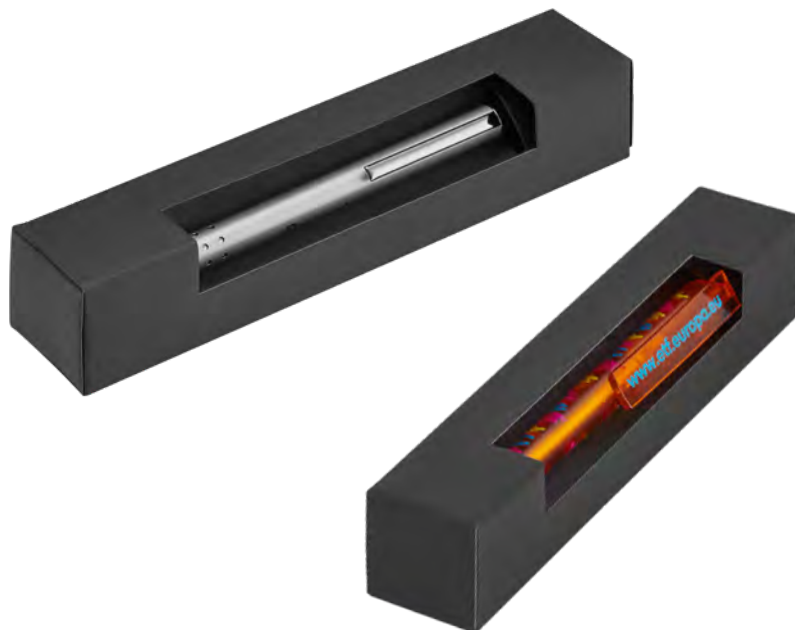

0-0943: Pappstecketui in schwarz mit offenem Sichtfenster auf das Schreibgerät.
Preis/Stück 0-0943 0,88 €
Mindestbestellmenge 100 Stück
Werbeschlüssel TT
0-0943: Cardboard case in black with open window to see the writing instrument.
Price/piece 0-0943 0,88 €
Minimum quantity 100 pieces
Advertising code TT

0-0943 ◊