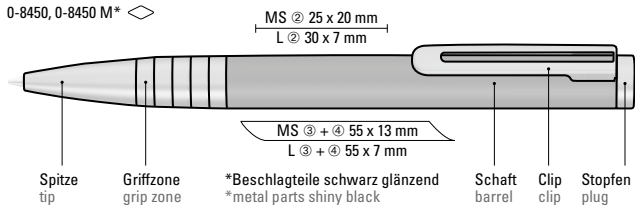

0-8450: Metall-Drehkugelschreiber
mit mattem Gehäuse. Clip, Spitze mit
eingelassener Griffzone und Stopfen
in silber matt.

0-8450 M: Metall-Drehkugelschreiber
mit mattem Gehäuse. Clip, Spitze mit
eingelassener Griffzone und Stopfen in
schwarz glänzend.

Preis/Stück 0-8450
Preis/Stück 0-8450 M
Mindestbestellmenge
Werbeschlüssel

2,09 €
2,09 €
300 Stück
Schaft MS/L

0-8450: Metal twist ballpoint pen with
matt housing. Clip, tip with recessed grip
zone and plug in matt silver.

0-8450 M: Metal twist ballpoint pen with
matt housing. Clip, tip with recessed grip
zone and plug in glossy black.

Price/piece 0-8450
Price/piece 0-8450 M
Minimum quantity
Advertising code

2.09 €
2.09 €
300 pieces
barrel MS/L