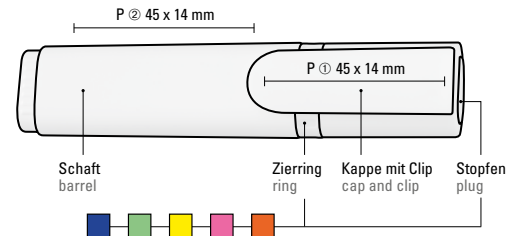

**BESCHREIBUNG
DESCRIPTION**

0-0200: Textmarker mit Kunststoffgehäuse, Kappe und Clip in weiß. Mundstück mit Zierring und Stopfen in der Schreibfarbe. Standardfarben gelb, grün, magenta.

0-0200/2: Textmarker 2er-Set aus den Standardfarben in transparentem Stecketui.

Preis/Stück 0-0200 0,56 €
Mindestbestellmenge 500 Stück
Werbeschlüssel Schaft P, Clip P

Preis/Stück 0-0200/2 1,58 €
Mindestbestellmenge 300 Stück
Werbeschlüssel Schaft P, Clip P

0-0200: Highlighter with plastic housing, cap and clip in white. Section with ring and plug in writing colour. Standard colours are yellow, green, magenta.

0-0200/2: Highlighter set of 2 from the standard colours in transparent slip in case.

Price/piece 0-0200 0.56 €
Minimum quantity 500 pieces
Advertising code barrel P, clip P

Price/piece 0-0200/2 1.58 €
Minimum quantity 300 pieces
Advertising code barrel P, clip P

0-0200 ◊