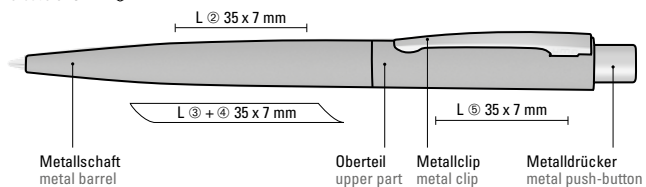

0-9560 STONE ◊

0-9560 STONE:
Metall-Druckkugelschreiber mit nachgestellter Beton- bzw. Steinoptik und Haptik. Metallclip und Drücker matt verchromt.

Preis/Stück 0-9560 STONE 2,08 €
Mindestbestellmenge 300 Stück
Werbeschlüssel Schaft L, Oberteil L

0-9560 STONE:
Metal retractable ballpoint pen with reconstructed concrete or stone optics and haptics. Metal clip and push-button matt chromed.

Price/piece 0-9560 STONE 2.08 €
Minimum quantity 300 pieces
Advertising code barrel L, upper part L