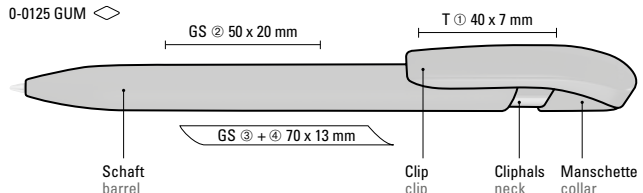

0-0125 M-SI GUM: Druckkugelschreiber mit Softtouch-Gehäuse, flexiblem Metallclip und schwerer Metallspitze glanzverchromt.

0-0125 M-SI GUM: Retractable ballpoint pen with softtouch housing, flexible metal clip and heavy metal tip chrome plated.

0-0125 GUM ◊