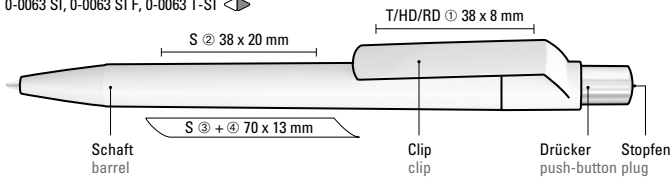

POST-CONSUMER
RECYCLED PLASTIC

Recycelte Variante
ON TOP RECY
Seite/page 64

* Farben nicht für
0-0063 KT-SI GUM erhältlich

* Colours not available for
0-0063 KT-SI GUM

0-0063 SI, 0-0063 SI F, 0-0063 T-SI ◀

0-0063 SI GUM, 0-0063 KT-SI GUM ◀