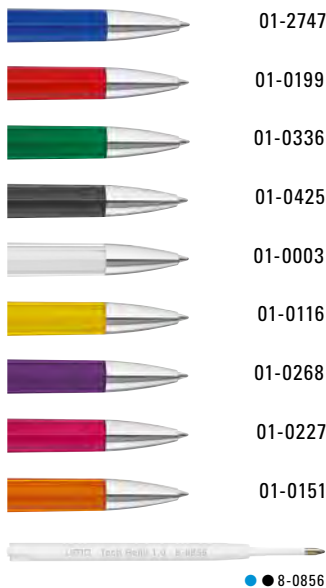

1-0043 T-SI (●●8-0856)
1-0043 CT-SI (●●8-0856)

Mit weichem Drehmechanismus
With soft twist mechanism

POST-CONSUMER
RECYCLED PLASTIC

Recycelte Variante
CHILL C-SI RECY
Seite/page 66