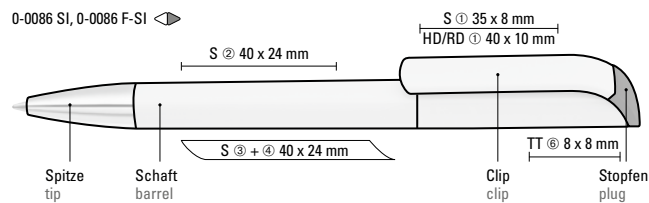

Mix n' Match: Ab 2.000 Stück kann das Modell farblich kombiniert werden.

0-0086 SI: Drehkugelschreiber mit gedeckt glänzendem Gehäuse in weiß, farbig glänzendem Stopfen und Spitze glanzverchromt.

0-0086 F-SI: Drehkugelschreiber mit gedeckt mattem Gehäuse in weiß, farbig glänzendem Stopfen und Spitze silber matt.

Preis/Stück 0-0086 SI	0,82 €
Preis/Stück 0-0086 F-SI	0,82 €
Mindestbestellmenge	1.000 Stück
Werbeschlüssel	Schaft S, Clip S/HD/RD, Stopfen TT

Mix n' Match: From 2,000 pieces, you can choose any colour combination.

0-0086 SI: Twist ballpoint pen with opaque glossy housing in white, coloured plug and tip chrome plated.

0-0086 F-SI: Twist ballpoint pen with opaque matt housing in white, coloured plug and tip silver matt.

Price/piece 0-0086 SI	0.82 €
Price/piece 0-0086 F-SI	0.82 €
Minimum quantity	1,000 pieces
Advertising code	barrel S, clip S/HD/RD, plug TT