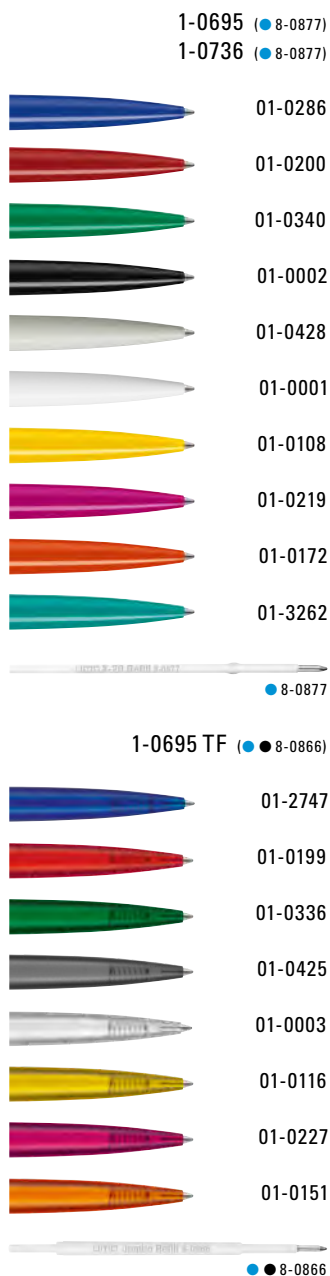

Price/piece 1-0735 0.51 €

Price/piece 1-0765 T 0.65 €

Minimum quantity 1,000 pieces

Advertising code barrel S ○, clip S

Price/piece 1-0690 1.19 €

Minimum quantity 1,000 pieces

Advertising code barrel S ○

Recyclete
Variante
VITAN RECY
Seite/page 55