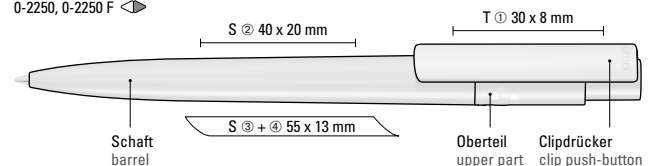

● 8-0854

Das aus recycelten PET-Flaschen in Europa hergestellte rPET-Material eignet sich für einen langlebigen und nachhaltigen Werbeinsatz. Dank der europäischen und klimaneutralen Produktion leistet der uma RECYCLED PET PEN PRO einen zusätzlichen nachhaltigen Beitrag zur Schonung der Umwelt.

Mix n' Match: Ab 2.000 Stück kann das Modell farblich kombiniert werden.

0-2250: Druckkugelschreiber aus recyceltem PET-Material mit gedecktem glänzendem Gehäuse und Clip.

0-2250 F: Druckkugelschreiber aus recyceltem PET-Material mit matt gedecktem Gehäuse und Clip.

Preis/Stück 0-2250	0,58 €
Preis/Stück 0-2250 F	0,58 €
Mindestbestellmenge	1.000 Stück
Werbeschlüssel	Schaft S, Clip T

The rPET material, which is produced in Europe from recycled PET bottles, is suitable for a durable and sustainable advertisement. Thanks to the European and climate-neutral production, the uma RECYCLED PET PEN PRO makes an additional sustainable contribution to the protection of the environment.

Mix n' Match: From 2,000 pieces, you can choose any colour combination.

0-2250: Retractable ballpoint pen made from recycled PET material with opaque glossy housing and clip.

0-2250 F: Retractable ballpoint pen made from recycled PET material with opaque matt housing and clip.

Price/piece 0-2250	0.58 €
Price/piece 0-2250 F	0.58 €
Minimum quantity	1,000 pieces
Advertising code	barrel S, clip T

0-2250, 0-2250 F ◀▶