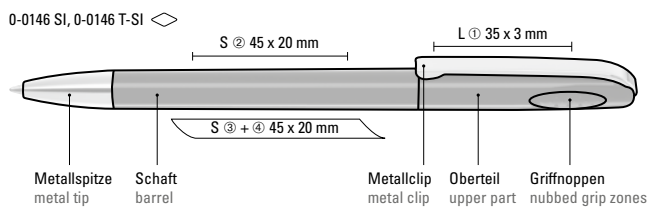

0-0146 SI (● 8-0855)	
	50-0002
	50-0001
● 8-0855	
0-0146 T-SI (● 8-0856)	
	50-2925
	50-0072
	50-1795
	50-2271
	50-0356
	50-0405
	50-0003
	50-0396
	50-0214
	50-2077
	50-0130
	50-1585
● 8-0856	

0-0146 SI: Drehkugelschreiber mit glänzend gedecktem Gehäuse, schwerer Metallspitze und Metallclip. Griffnoppen in der Kappe unterstützen den komfortablen Drehmechanismus.

0-0146 T-SI: Drehkugelschreiber mit glänzend transparentem Gehäuse, schwerer Metallspitze und Metallclip. Griffnoppen in der Kappe unterstützen den komfortablen Drehmechanismus.

Preis/Stück 0-0146 SI 0,66 €
Preis/Stück 0-0146 T-SI 0,66 €
Mindestbestellmenge 1.000 Stück
Werbeschlüssel Schaft S, Clip L

0-0146 SI: Twist ballpoint pen with opaque glossy housing, heavy metal tip and metal clip. A nubbed grip zone on the cap supports the comfortable twisting mechanism.

0-0146 T-SI: Twist ballpoint pen with transparent housing, heavy metal tip and metal clip. A nubbed grip zone on the cap supports the comfortable twisting mechanism.

Price/piece 0-0146 SI 0.66 €
Price/piece 0-0146 T-SI 0.66 €
Minimum quantity 1,000 pieces
Advertising code barrel S, clip L