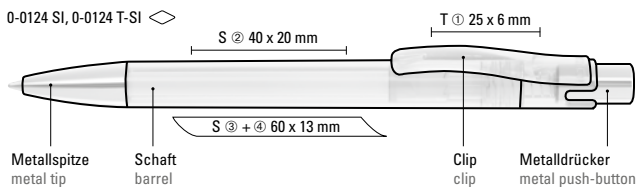

0-0124 SI (● 8-0855)	
	50-0002
	50-0001
	● 8-0855
0-0124 T-SI (● 8-0856)	
	50-2925
	50-0072
	50-1795
	50-2271
	50-0356
	50-0405
	50-0003
	50-0396
	50-2077
	50-0214
	50-0130
	50-1585
	50-0326
	50-0483
	● 8-0856

0-0124 SI: Druckkugelschreiber mit gedeckt glänzendem Gehäuse, Metalldrücker und schwerer Metallspitze glanzverchromt.

0-0124 T-SI: Druckkugelschreiber mit transparent glänzendem Gehäuse, Metalldrücker und schwerer Metallspitze glanzverchromt.

Preis/Stück 0-0124 SI	0,79 €
Preis/Stück 0-0124 T-SI	0,79 €
Mindestbestellmenge	1.000 Stück
Werbeschlüssel	Schaft S, Clip T

0-0124 SI: Retractable ballpoint pen with opaque glossy housing, heavy metal tip and metal push-button chrome plated.

0-0124 T-SI: Retractable ballpoint pen with transparent housing, heavy metal tip and metal push-button chrome plated.

Price/piece 0-0124 SI	0.79 €
Price/piece 0-0124 T-SI	0.79 €
Minimum quantity	1,000 pieces
Advertising code	barrel S, clip T