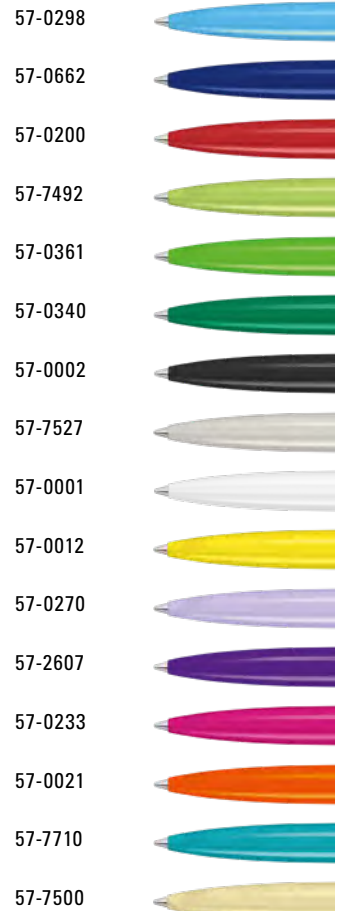

0-2250 (● 8-0854)
0-2250 F (● 8-0854)