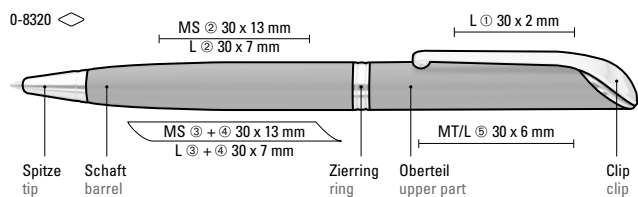

0-8320 (● 8-0855)

63-0002

● 8-0855

0-8322 R (● 8-0806)

63-0002

● 8-0806

0-8320: Metall-Drehkugelschreiber mit matter Oberfläche. Metallbeschlagteile glanzverchromt.

0-8322 R: Metall-Rollerball mit matter Oberfläche. Metallbeschlagteile glanzverchromt.

Preis/Stück 0-8320 2,46 €
Mindestbestellmenge 300 Stück
Werbeschlüssel Schaft MS/L,
Clip L, Oberteil MT/L

Preis/Stück 0-8322 R 3,18 €
Mindestbestellmenge 300 Stück
Werbeschlüssel Schaft MT/L,
Clip L, Kappe MT/L

0-8320: Metal twist ballpoint pen with matt housing. Metal fittings chrome plated.

0-8322 R: Metal rollerball with matt housing. Metal fittings chrome plated.

Price/piece 0-8320 2.46 €
Minimum quantity 300 pieces
Advertising code barrel MS/L,
clip L, upper part MT/L

Price/piece 0-8322 R 3.18 €
Minimum quantity 300 pieces
Advertising code barrel MT/L,
clip L, cap MT/L