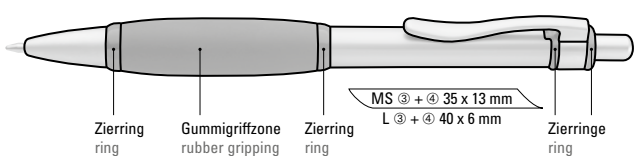

0-9415 ◊

0-9415: Metall-Druckkugelschreiber mit Schaft, Drücker, Clip und Spitze glanzverchromt. Große, farbige Gummigriffzone.

0-9415: Metal retractable ballpoint pen with barrel, push-button, clip and tip chrome plated. Large coloured rubber grip zone.

Preis/Stück 0-9438 1,33 €
Preis/Stück 0-9415 1,11 €
Mindestbestellmenge 300 Stück
Werbeschlüssel Schaft MS/L

Price/piece 0-9438 1.33 €
Price/piece 0-9415 1.11 €
Minimum quantity 300 pieces
Advertising code barrel MS/L