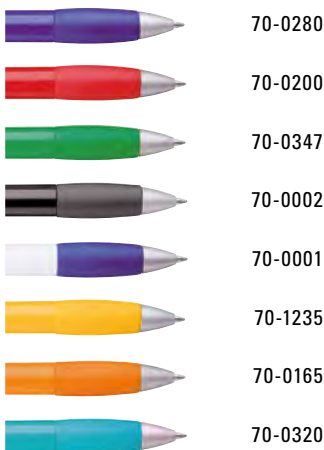

0-0012 SI (● 8-0866)