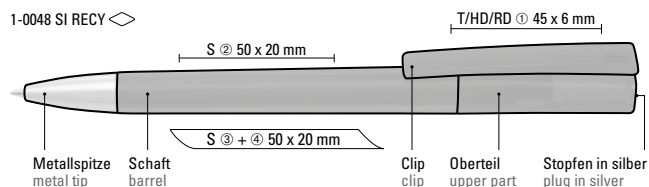

Das Modell ist mit dem Recyclingzeichen gekennzeichnet. Aufgrund der Besonderheit des Materials (Post-Consumer Recycled Plastic) sind produktionstechnische Farbschwankungen gegeben.

The model is labelled with the recycling mark. Due to the special nature of the material (post-consumer recycled plastic) colour variations may occur during the production process.

umaBlackForest
Pens

Klimaneutral
Schreibgerät
ClimatePartner.com/13223-2104-1001

RD
uma

1-0048 SI RECY: Drehkugelschreiber mit gedeckt mattem Gehäuse aus 100% recyceltem Post-Consumer-Kunststoff. Metallspitze matt verchromt. Stopfen optional in verschiedenen gedeckten Farben oder silber (Standard ABS) erhältlich.

Preis/Stück 1-0048 RECY 1,05 €
Mindestbestellmenge 1.000 Stück
Werbeschlüssel Schaft S ○, Clip T/HD/RD

1-0048 SI RECY: Twist ballpoint pen with opaque matt housing made from 100% recycled post-consumer plastic. Metal tip matt chromed. Plugs optionally available in various matt colours or silver (standard ABS).

Price/piece 1-0048 RECY 1.05 €
Minimum quantity 1,000 pieces
Advertising code barrel S ○, clip T/HD/RD