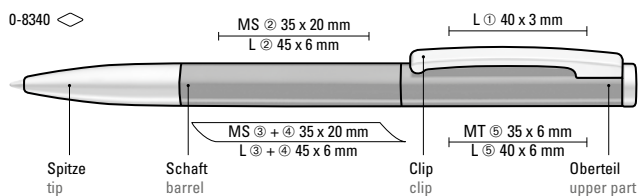

0-8340: Metall-Drehkugelschreiber mit gefedertem Clip. Oberfläche in silber matt mit glänzenden Beschlagteilen oder schwarz bzw. weiß glänzend mit matten Beschlägen.

0-8342 R: Metall-Rollerball mit gefedertem Clip. Oberfläche in silber matt mit glänzenden Beschlagteilen oder schwarz bzw. weiß glänzend mit matten Beschlägen.

0-8340 TO: Metall-Drehkugelschreiber mit gefedertem Clip. Oberfläche in silber matt mit glänzenden Beschlagteilen. Touchfunktion im Oberteil.

0-8340: Metal twist ballpoint pen with spring-mounted clip. Surface in matt silver and glossy chrome fittings, glossy black or white with matt fittings.

0-8342 R: Metal rollerball with spring-mounted clip. Surface in matt silver and glossy chrome fittings, matt black or glossy white with matt fittings.

0-8340 TO: Metal twist ballpoint pen with spring-mounted clip. Surface in matt silver, glossy chrome fittings. Black rubber ball with integrated touch screen control.

Preis/Stück 0-8340 2,15 €
Preis/Stück 0-8340 TO 2,58 €
Mindestbestellmenge 300 Stück
Werbeschlüssel Schaft MS/L, Clip L, Oberteil MT/L
Preis/Stück 0-8342 R 2,86 €
Mindestbestellmenge 300 Stück
Werbeschlüssel Schaft MT/L, Clip L, Kappe MT/L

Price/piece 0-8340 2.15 €
Price/piece 0-8340 TO 2.58 €
Minimum quantity 300 pieces
Advertising code barrel MS/L, clip L, upper part MT/L
Price/piece 0-8342 R 2.86 €
Minimum quantity 300 pieces
Advertising code barrel MT/L, clip L, cap MT/L